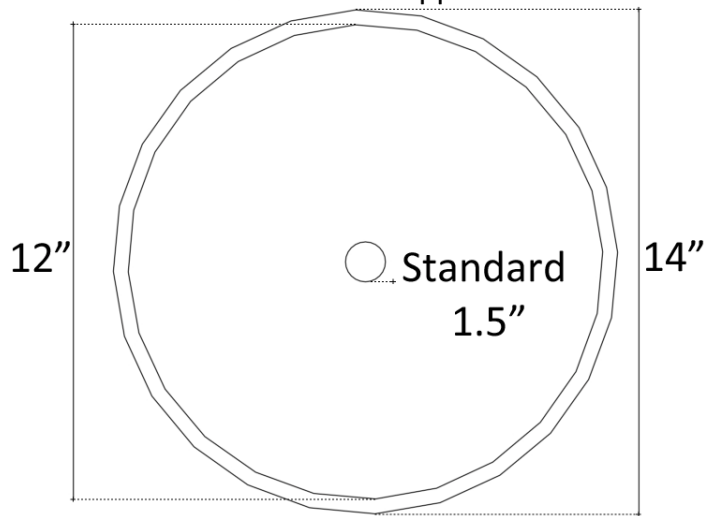

Description:

- Vessel Mount or Drop-In
- Cast Bronze

Available Finishes:

| | |
|-----------|---|
| AB | Anitque Bronze - Finished with a Black/Brown patina and coated with a paste wax - Has a living finish |
| WB | White Bronze - Not Plated in Nickel but has appearance of Brushed/ Satin Nickel |
| PW | Pewter |

All Dimensions Are Approximate

DIMENSIONS WILL VARY. DO NOT use this sheet as a guide for countertop cuts.