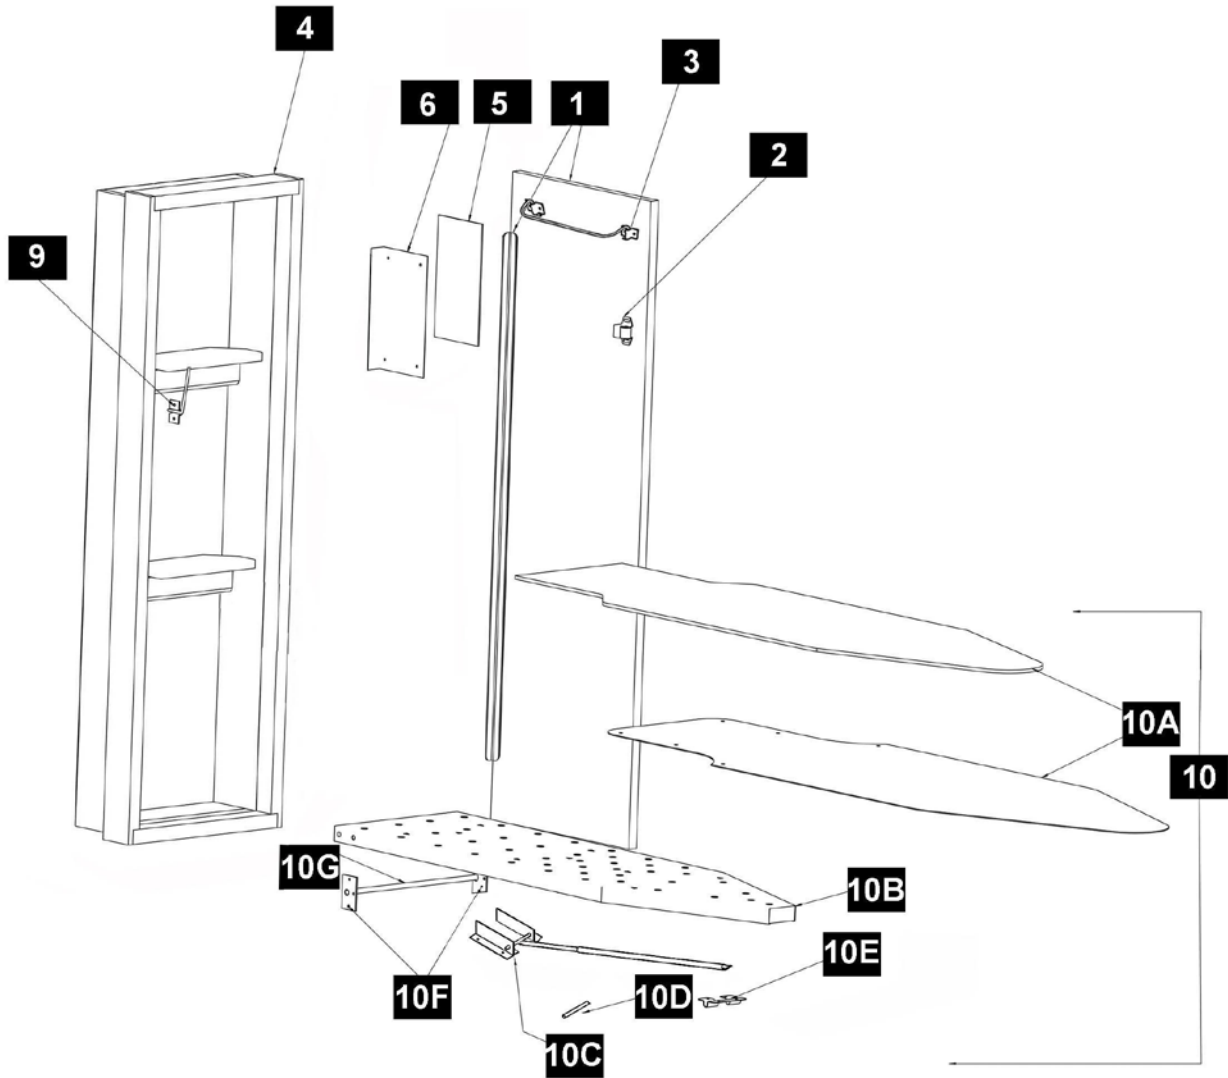

**Iron-A-Way**  
*Managing space with style*

Model NE-42  
 Replacement Parts List

Item #	Part Number	Description	Quantity	Price
1	001504	Roller Catch Assembly	1	\$ 6.00
2	001541	Garment Bar Assembly	1	\$ 12.50
3	000669	NE-42 Wood Door Hinged	1	\$ 79.00
3A	001503	39" Hinge Assembly	1	\$ 15.95
3B	000668	15" x 52" x 3/4" Wood Door	1	\$ 57.75
4	001092	Fireproof Paper	1	\$ 1.00
Item #	Part Number	Description	Quantity	Price
5	000828	Heat Shield	1	\$ 3.50

6	000711	Painted E/NE Cabinet	1	\$ 155.00
9	001539	LH Board Retainer Assembly	1	\$ 6.00
10	001577	42" Board Assembly	1	\$ 125.00
10A	001500	Cover & Pad Set	1	\$ 29.00
10B	000843	42" Ironing Board	1	\$ 65.00
	001550	42" Ironing Board, Cover & Pad Set (10A & B)	1	\$ 94.00
10C	001568	Bottom L & R Leg Bracket Assembly	1	\$ 15.00
10D	001515	Single Leg Assembly	1	\$ 25.00
	000854	Single Male Leg	1	\$ 12.50
	000855	Single Female Leg	1	\$ 12.50
	000808	2 5/8" x 5/16" Insert E/NE	1	\$ 6.00
10E	001508	Leg Holding Bracket Assembly	1	\$ 4.00
10F	001513	V5 Pivot Plate Assembly	1	\$ 9.00
10G	000817	12 3/4" x 5/16" Axle Rod for E/NE	1	\$ 7.50
	001407	42" Fixed to 42" Swivel	1	\$ 124.80