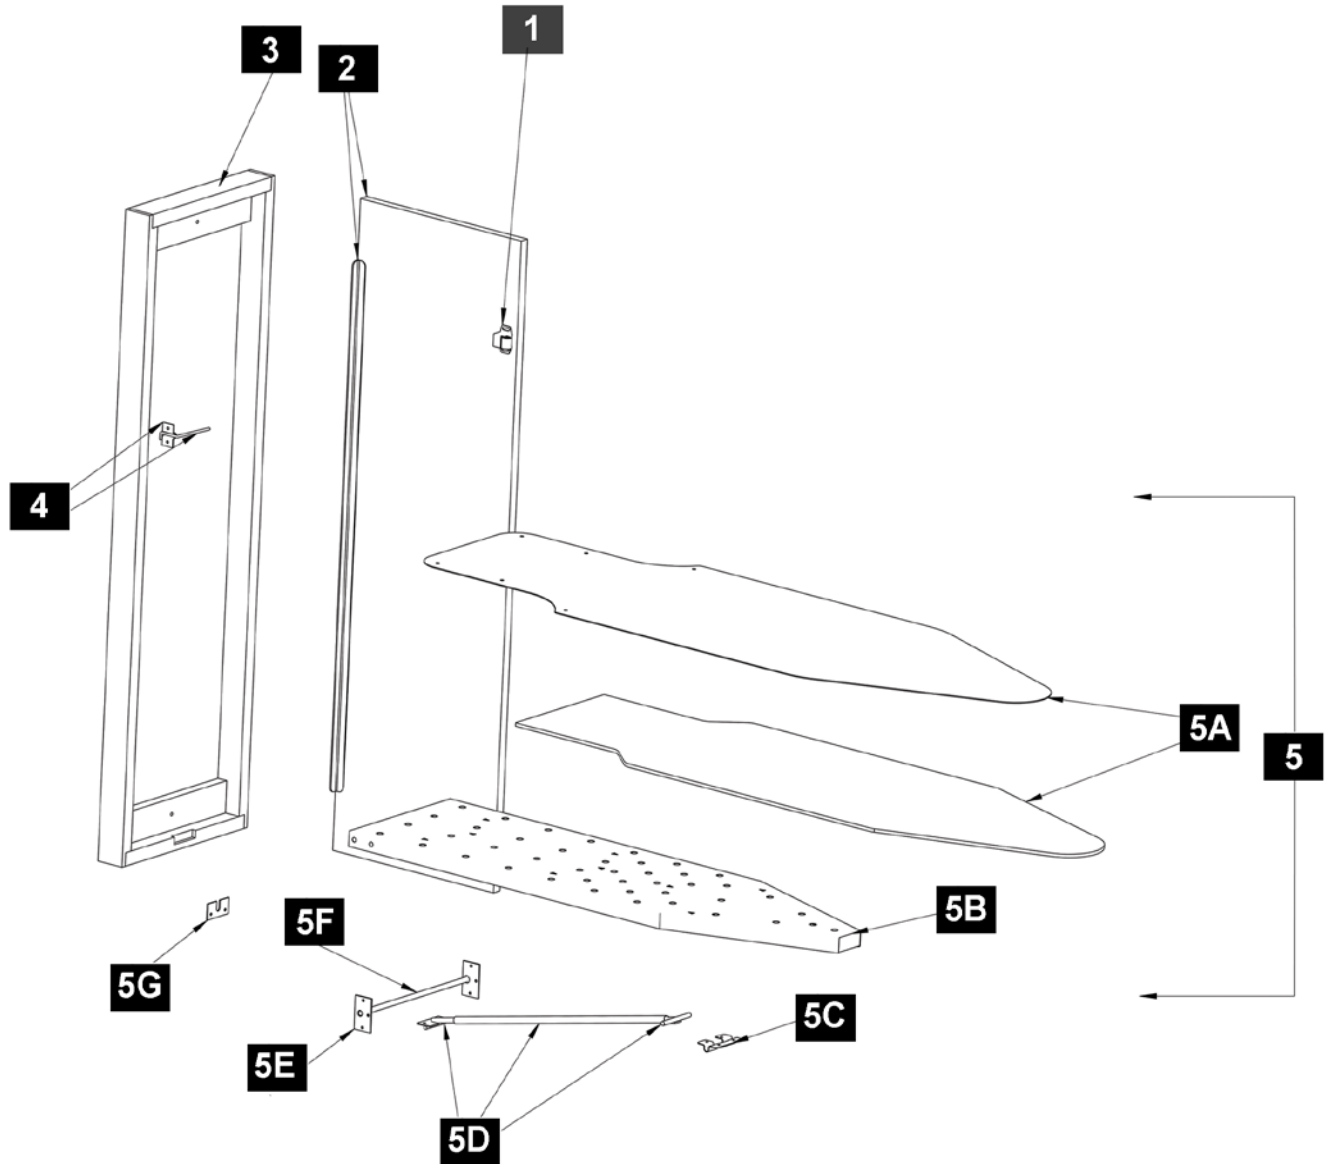

Iron-A-Way
Managing space with style

Model IAW-42
Replacement Parts List

Item #	Part Number	Description	Quantity	Price
1	001504	Roller Catch Assembly	1	\$ 6.00
2	000772	51" x 14 1/2" x 3/4" Wood Door Hinged	1	\$ 79.00
2A	001503	39" Hinge Assembly	1	\$ 15.95
2B	000771	51" x 14 1/2" x 3/4" Wood Door	1	\$ 57.75
3	000762	IAW-42 Painted Cabinet	1	\$ 90.00
4	001539	LH Board Retainer Assembly	1	\$ 6.00
5	001518	42" Board Assembly	1	\$ 125.00
Item #	Part Number	Description	Quantity	Price
5A	001500	Cover & Pad Set	1	\$ 29.00

5B	000843	42" Ironing Board	1	\$ 65.00
	001550	42" Ironing Board, Cover & Pad Set (5A & B)	1	\$ 94.00
5C	001508	Leg Bracket Assembly	1	\$ 4.00
5D	001515	Single Leg Assembly	1	\$ 25.00
	000854	Single Male Leg	1	\$ 12.50
	000855	Single Female Leg	1	\$ 12.50
	000807	IAW Insert	1	\$ 6.00
5E	001513	V5 Pivot Plate Assembly	1	\$ 9.00
5F	000817	12 3/4" x 5/16" Axle Rod for E/NE	1	\$ 7.50
5G	001512	V4 Assembly	1	\$ 8.00