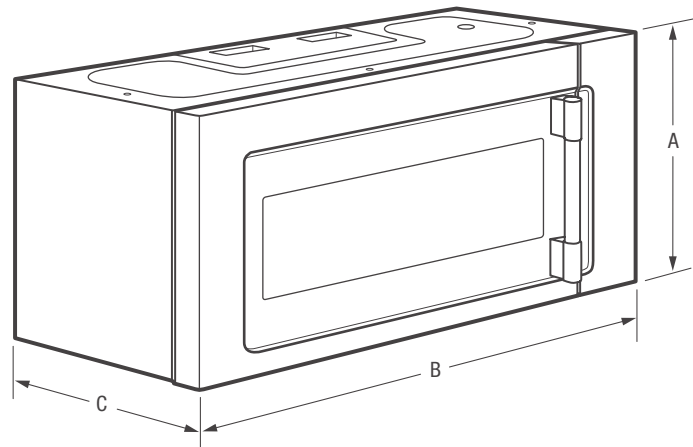

¹For use on adequately wired 120V, dedicated circuit having 2-wire service with a separate ground wire. Appliance must be grounded for safe operation.

NOTE: For planning purposes only. Always consult local and national electric codes. Refer to Product Installation Guide for detailed installation instructions on the web at frigidaire.com.

Product Dimensions		Cutout Dimensions	
A - Height	17-9/16"	Height (Min. from floor to top of unit)	66"
B - Width	29-7/8"	Width (Min.)	30"
C - Depth	16-1/16"	Depth (Min.)	12"
		Depth (Max.)	17"

Accessories information available on the web at frigidaire.com

FRIGIDAIRE

USA • 10200 David Taylor Drive • Charlotte, NC 28262 • 1-800-FRIGIDAIRE • frigidaire.com
CANADA • 5855 Terry Fox Way • Mississauga, ON L5V 3E4 • 1-800-265-8352 • frigidaire.ca