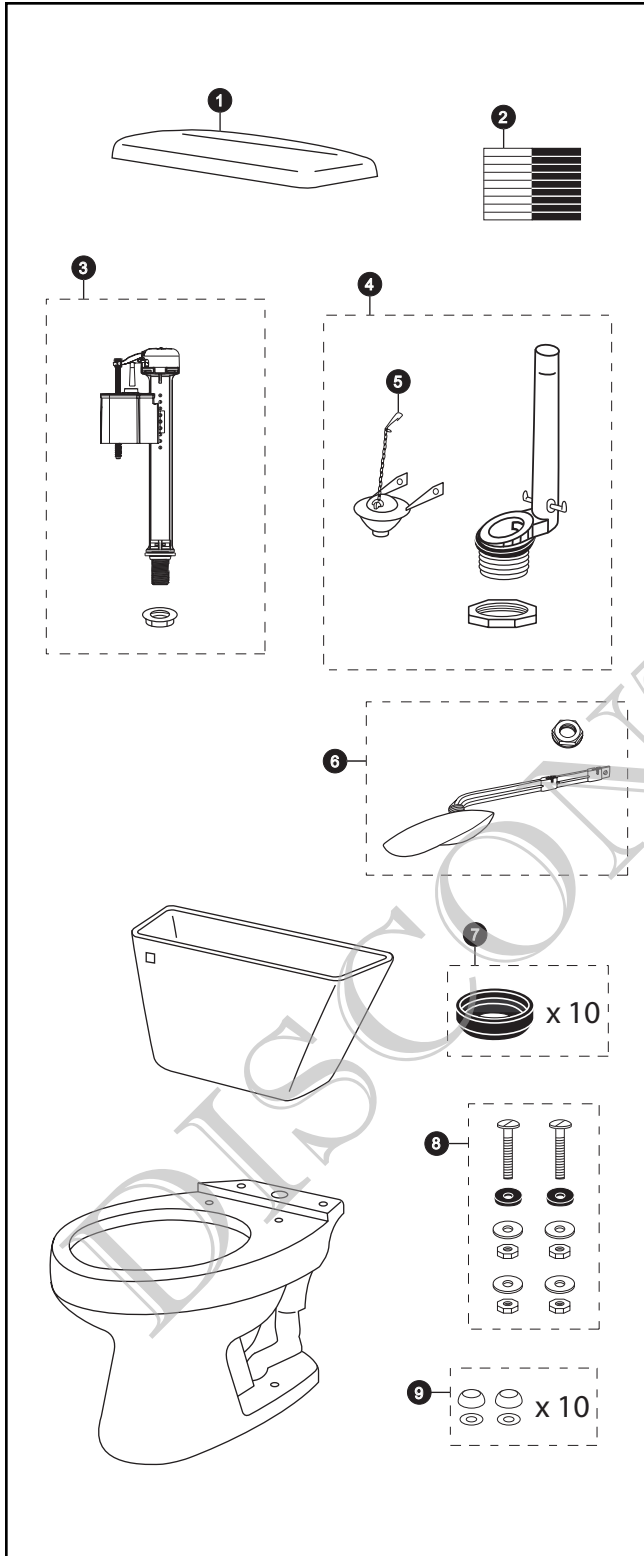

## 1.6 Gpf Toilet, Elongated, Gravity Jet, 12" Rough-In, Universal Height

Item	Part	Description
1	TCU733CR#01	Tank Lid w/ Velcro Tape
	TCU733CR#03	Tank Lid w/ Velcro Tape
	TCU733CR#04	Tank Lid w/ Velcro Tape
	TCU733CR#11	Tank Lid w/ Velcro Tape
	TCU733CR#12	Tank Lid w/ Velcro Tape
	TCU733CR#51	Tank Lid w/ Velcro Tape
2	THU107	Velcro Tape
3	TSU30A	Fill Valve
4	THU261-A	Flush Valve
5	THU262	Flapper w/ Chain
6	THU146#01	Trip Lever
	THU146#03	Trip Lever
	THU146#04	Trip Lever
	THU146#11	Trip Lever
	THU146#12	Trip Lever
	THU146#51	Trip Lever
	THU146#CP	Trip Lever
	THU146#PB	Trip Lever
7	THU102	Tank to Bowl Gaskets (for 10 toilets)
8	TSU01D	Tank Mounting Kit
9	THU098#01	Bolt Cap Sets (for 10 toilets) for #01 & #11
	THU098#03	Bolt Cap Sets (for 10 toilets) for #03 & #12
	THU098#04	Bolt Cap Sets (for 10 toilets)
	THU098#51	Bolt Cap Sets (for 10 toilets)

**Note:** THU146 has Left Hand threads.

#### Colors

(#01) Cotton  
(#03) Bone  
(#04) Gray  
(#11) Colonial White  
(#12) Sedona Beige  
(#51) Ebony