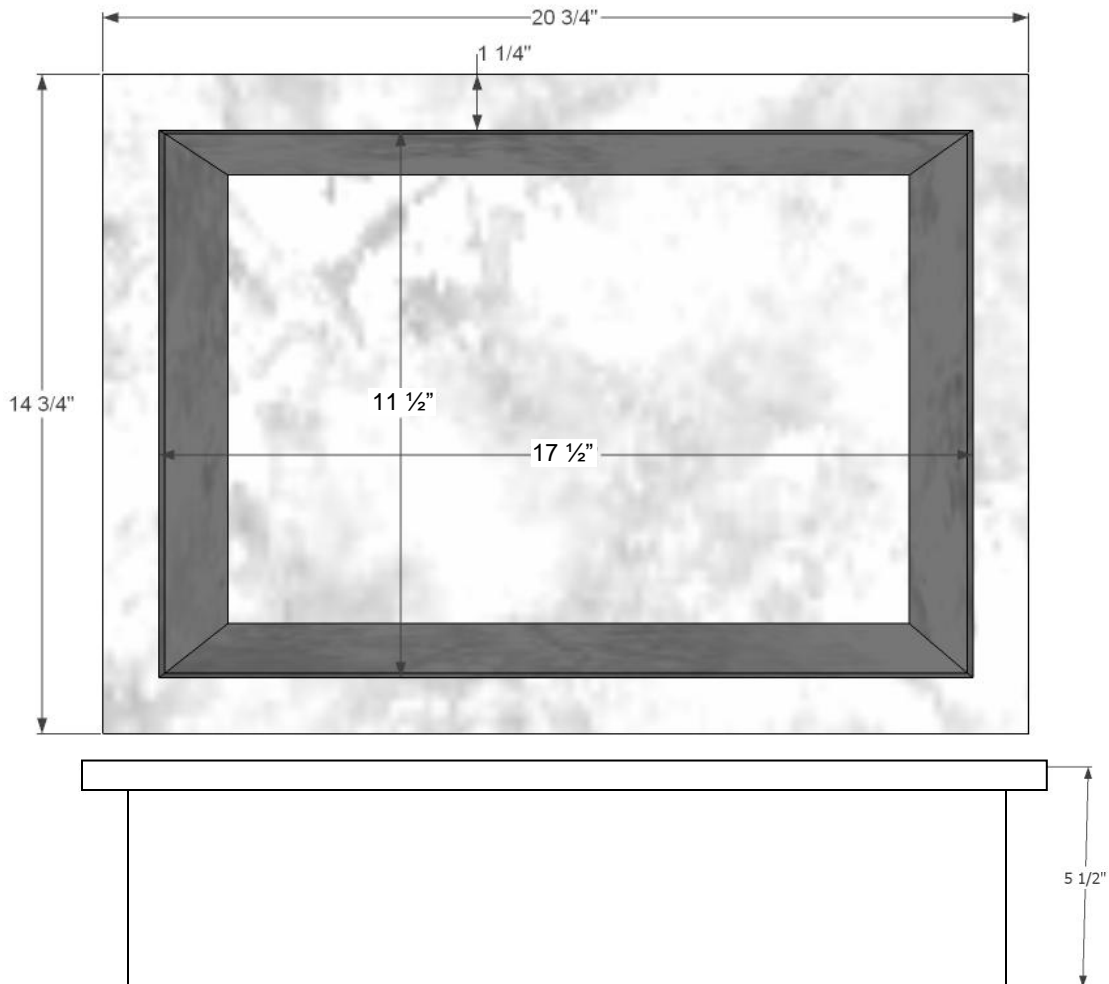

**Description:**

- Undermount or Drop-In
- White Marble with Mother of Pearl Inlay on Metal Base
- Gray Marble with Mother of Pearl Inlay on Metal Base

**Available Drains:**

<b>D004</b>	Grid Strainer
<b>D005</b>	Lift and Turn
<b>D006</b>	Pop-up w/ horizontal lift rod
<b>D101 - D720</b>	Decorative Drain
<b>D011- D017</b>	Decorative Grid Strainer

**DIMENSIONS WILL VARY. DO NOT use this sheet as a guide for countertop cuts.**