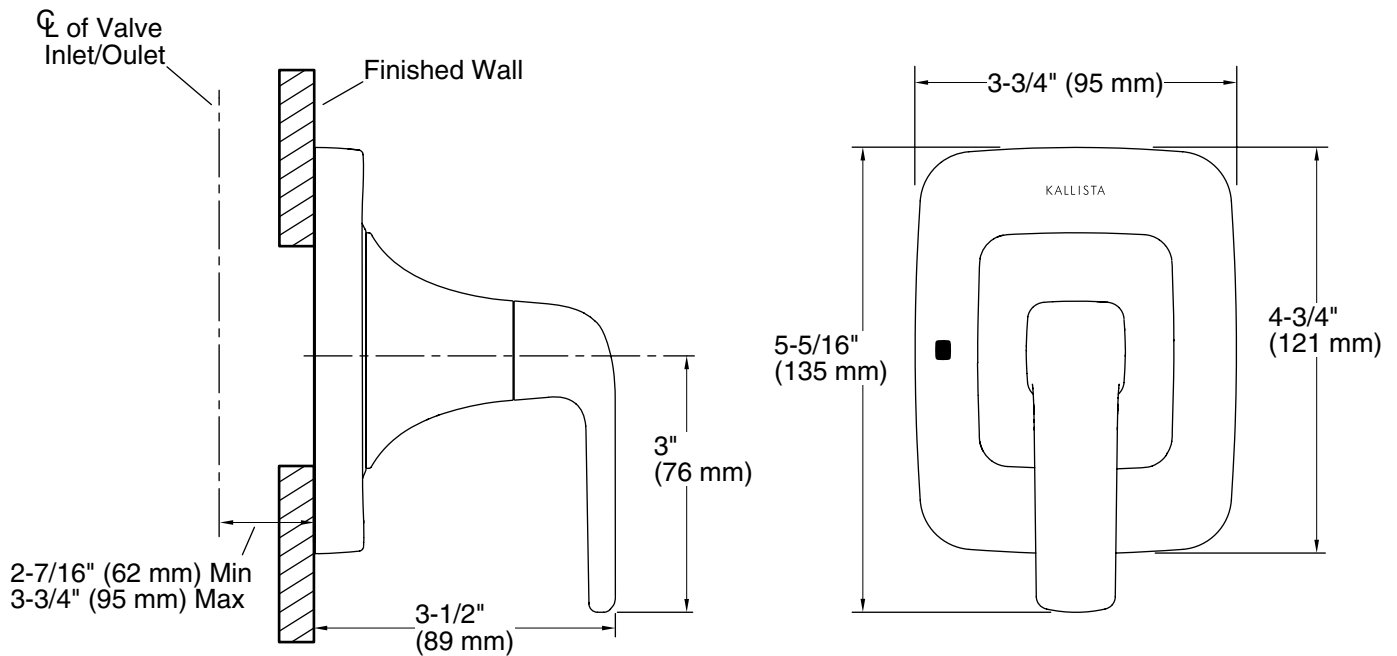

FEATURES

- Solid metal construction for durability and reliability
- Volume control valve allows the user to customize their shower experience
- Complements the Per Se collection

CODES/STANDARDS APPLICABLE

Specified model meets or exceeds the following:

- ASME A112.18.1/CSA B125.1
- ICC/ANSI A117.1
- ADA

P24723

ADA

SPECIFIED MODEL

Model	Description	Finishes				
P24723-LV	Per Se Volume Control Valve Trim, Lever Handle	<input type="checkbox"/> CP Polished Chrome	<input type="checkbox"/> AD Nickel Silver	<input type="checkbox"/> AG Brushed Nickel	<input type="checkbox"/> W7 Black Nickel	<input type="checkbox"/> 24K Polished Gold
Required Rough-in						
P29527-00	1/2" Volume Control	<input type="checkbox"/> NA				
P29528-00	3/4" Volume Control	<input type="checkbox"/> NA				