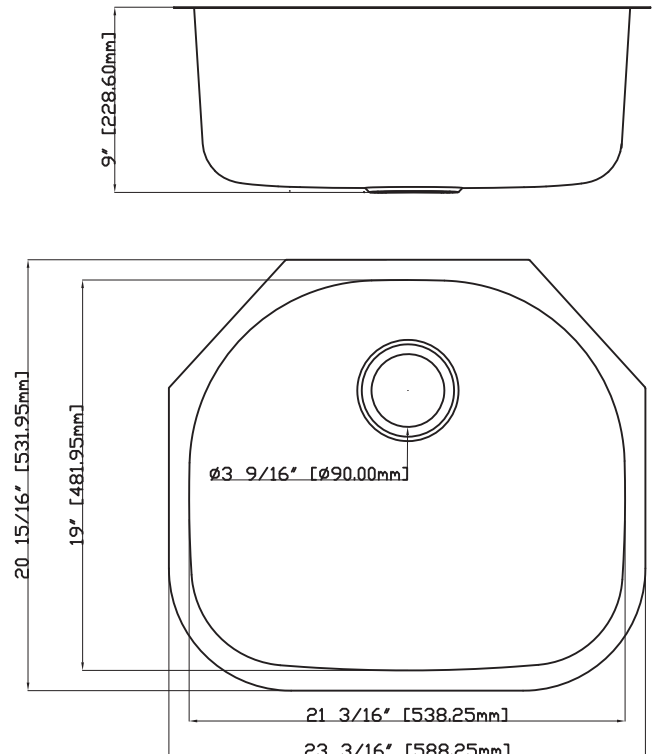

Product Specifications

* All measurements are nominal. Please verify before actual installation.