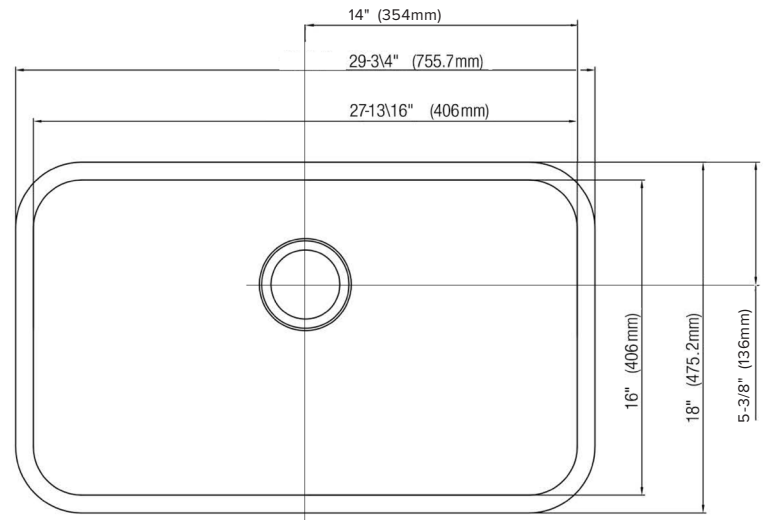

Specifications

PFUC308A – Ploma Series Stainless Steel Sink

Product Features

- 18 Gauge stainless steel
- Undermount
- Sink clips included
- Overall size: 29-3/4" x 18"
- Bowl size: 27-13/16" x 16"
- Bowl depth: 9"
- Drain diameter: 3-1/2"
- Under spray coating and pads for sound deadening and insulation

Model Numbers

PFUC308A 29-3/4" x 18" 18GA 9" 1B SS Sink

PFUC308A

All measurements are nominal. Please verify before actual installation.

Warranty and Codes

This PROFLO stainless steel sink carries a limited lifetime warranty. In an effort to continually improve our products, we will make design changes from time to time. We reserve the right to ship newly designed product to fill any order unless it is agreed to in writing to do otherwise.