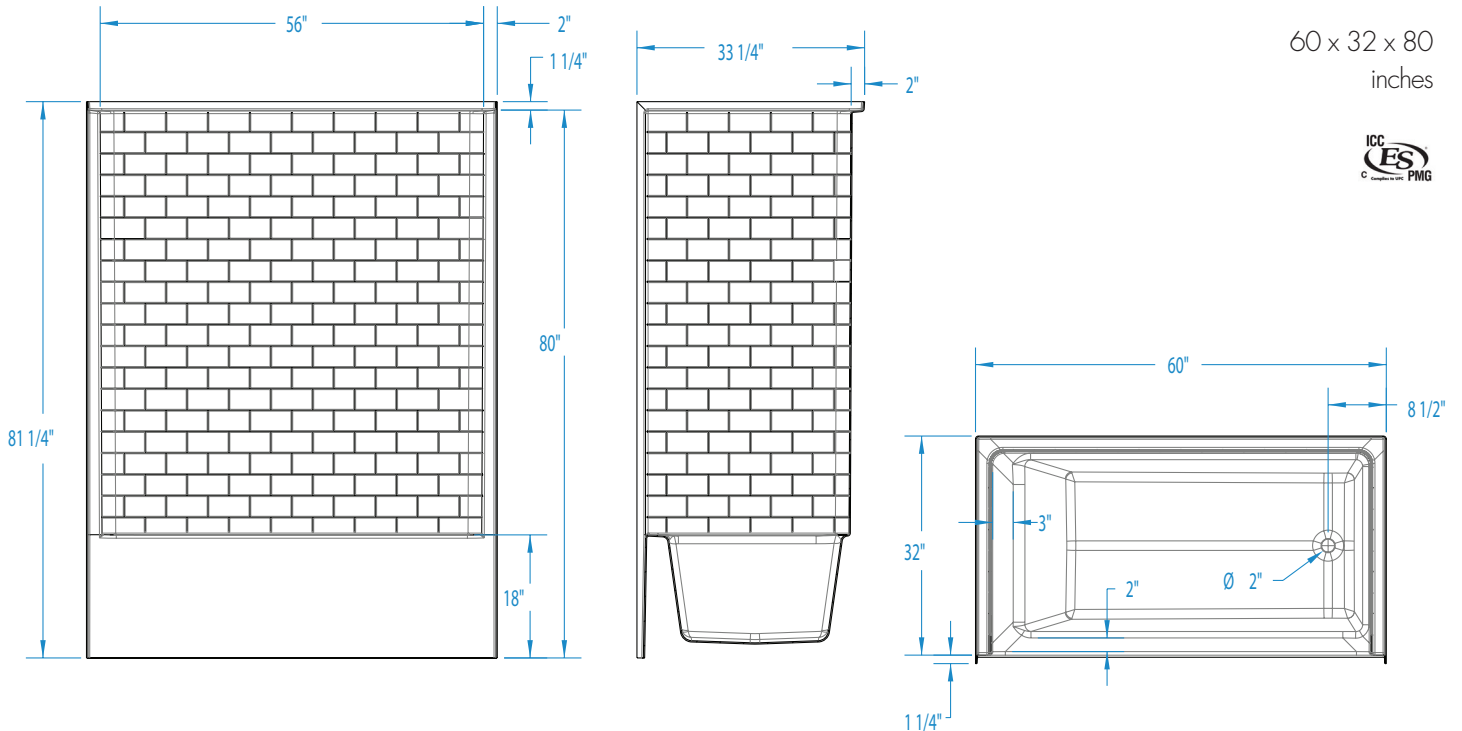

6032STT – EVERYDAY TUB/SHOWERS

60 x 32 x 80 inches

FEATURES

- Tub-shower
- Subway tile finish
- Ergonomic backrest
- Slip-resistant textured bottom
- Left or right hand drain
- AcrylX™ applied acrylic surface
- Lifetime limited warranty

COLOR OPTIONS

Stock	Upgraded	Premium
White	Almond Linen/Biscuit Bone	Black Mexican Sand Sand Bar Sterling Silver

6032STT

60 x 32 x 80
inches

FEATURES lbs Dimensional Tolerance $\pm 3/8"$. Dimensions needed for site preparation should be measured from the unit. Aquatic assumes no responsibility for preparatory work.

Model #	Material	Wall Finish	Jets	Motor	Controls	Drain	Net Wt.	Pkg. Wt.
Tub-Shower #6032STT	AcrylX™	Subway Tile	-	-	-	LH or RH	137	142

DIMENSIONS

Specifications	inches
Width: Overall / Net	60
Depth: Overall / Net	32 / 33 1/4
Height: Overall / Net	81 1/4 / 80
Enclosure Opening	56
Skirt Height	18
Drain Rough-In (from Back Wall)	16
Drain Rough-In (from Side Wall)	2 5/8
Drain: Diameter / Clearance	2 / 3/4