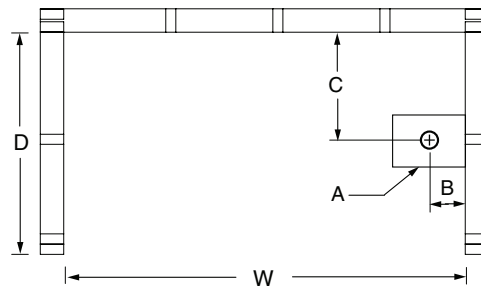

COLOR OPTIONS

Stock	Upgraded	Premium
White	Almond Linen/Biscuit Bone	Black Mexican Sand Sand Bar Sterling Silver

6032STT

60 x 32 x 80
inches

FEATURES lbs Dimensional Tolerance $\pm 3/8"$. Dimensions needed for site preparation should be measured from the unit. Aquatic assumes no responsibility for preparatory work.

Model #	Material	Wall Finish	Jets	Motor	Controls	Drain	Net Wt.	Pkg. Wt.
Tub-Shower #6032STT	AcrylX™	Subway Tile	-	-	-	LH or RH	137	142

DIMENSIONS

Specifications	inches
Width: Overall / Net	60
Depth: Overall / Net	32 / 33 1/4
Height: Overall / Net	81 1/4 / 80
Enclosure Opening	56
Skirt Height	18
Drain Rough-In (from Back Wall)	16
Drain Rough-In (from Side Wall)	2 5/8
Drain: Diameter / Clearance	2 / 3/4

FRAMING DIMENSIONS inches

Type	D Depth	W Width	H Height	A	B	C
Alcove	33 1/2	60 1/8	-	Box Out	2 5/8	16

SUMP DATA

Top of Drain to Bottom of Overflow	Capacity to Overflow gal	Min. Operating Capacity gal	WIDTH @ centerline		DEPTH @ centerline	
			Top	Bottom	Top	Bottom
12 5/8	52	-	49 3/8	42 1/4	25 1/8	21 3/8