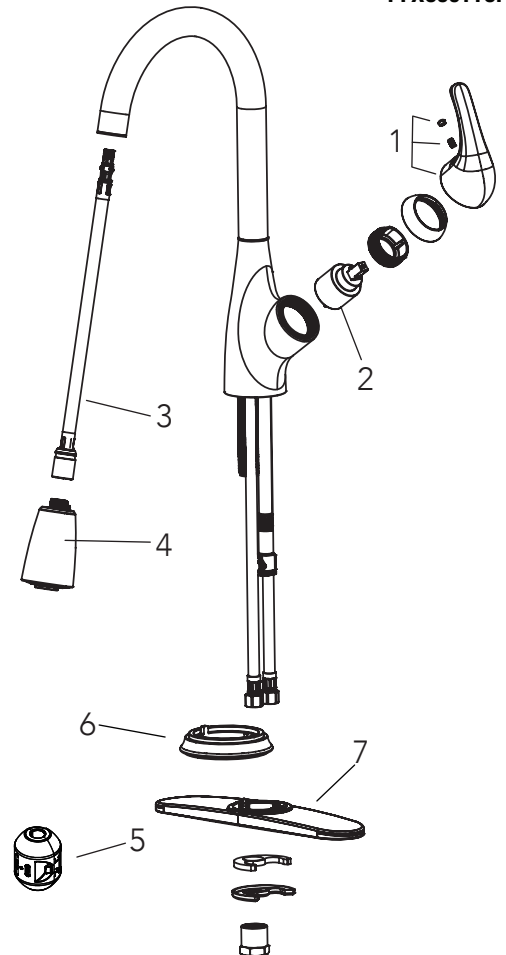

PFXC9011CP

Warranty and Codes

This product comes complete with installation, operating, care and maintenance instructions. This PROFLO faucet carries a limited lifetime warranty when installed in residential applications. The warranty is five years in commercial applications. This product meets ASME: A112.18.1. Compliant with lead content requirements of US Senate Bill S.3874