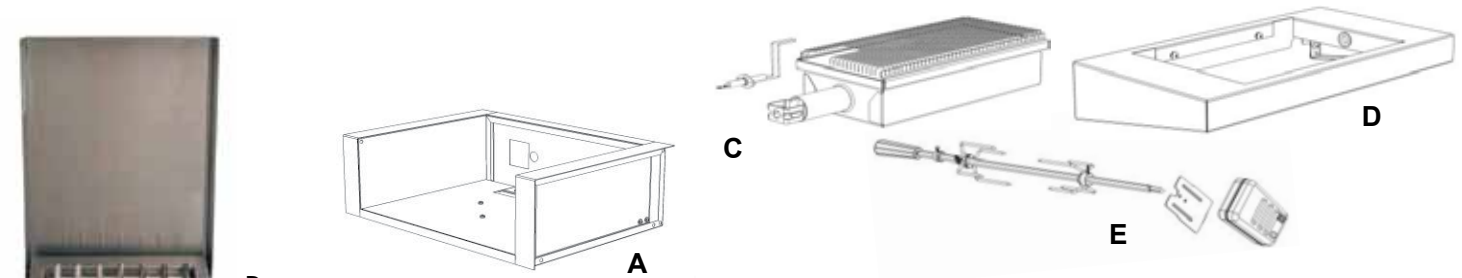

GRILL ACCESSORIES

ARTISAN > GRILL ACCESSORIES			
MODEL	ITEM	DESCRIPTION	MSRP
ART-IJ26	A	Insulating Jacket for 26" Grill	$599
ART-IJ32		Insulating Jacket for 32" Grill	$629
ART-IJ36		Insulating Jacket for 36" Grill	$659
ART-SB1*	B	Single Side Burner for Countertops	$559
ART-ISB	C	Infrared Sear Burner for all Artisan Grills	$429
ARTC-SBM	D	ART-SB1 Shelf Mount for Cart Use	$179
ART-ROT26	E	Artisan Rotisserie Kit for AEE-26 Grill	$259
ART-ROT32		Artisan Rotisserie Kit for AEE-32 Grill	$279
ART-ROT36		Artisan Rotisserie Kit for AEE-36 Grill	$309

*Add "- LP" to the model number when ordering *Liquid Propane* as the fuel source. Standard model is *Natural Gas (NG)*