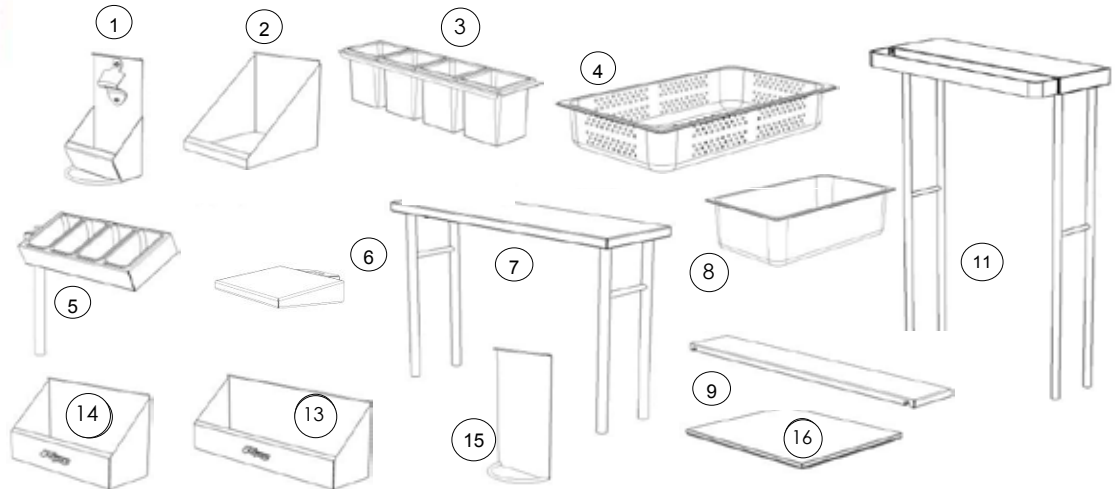

VERSA SINK SYSTEM ACCESSORIES

MODEL	#	DESCRIPTION	MSRP
BO	1	Bottle Opener w/Cap Catch & Towel Rack	$159
BS	2	Blender Shelf	$179
BWELL	3	4 Bottle Wells w/Holder Tray	$139
COLANDER	4	SS Colander 4" Deep	$119
CT	5	Condiment Tray	$149
DS	6	Display Shelf	$119
HS-30	7	Serving Shelf w/Light	$619
ICE PAN	8	Ice Pan 6" Deep SS	$119
MS	9	Middle Shelf (HS-30 or PR-30 required)	$119
PANTRY FAUCET		Commercial Dual Supply Pantry Faucet	$559
PR-30	11	High Shelf w/Pot Rack & Light	$789
PRE-RSE		Commercial Pre-Rinse Faucet	$1,229
SPR-LG	13	Speed Rail - Large	$429
SPR-SM	14	Speed Rail - Small	$349
TH	15	Towel Holder	$119
SC-30	16	Versa Sink SS Cover	$349