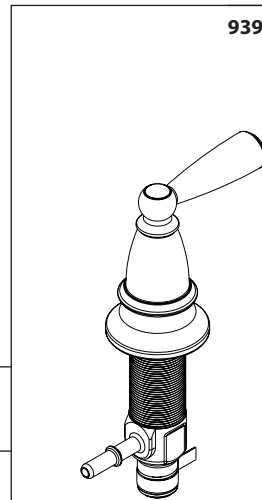

Aerator Kit - Includes Tool

181078 1.2gpm
143326 1.5gpm

Handle Hub Kit - Hot or Cold

177128MSRN Spot Resist
Brushed Nickel

Hardware Kit

93959

Stem Extension Kit

174290

Replacement Cartridge

1234

Hardware Package

103759

Mounting Hardware

12715

Valve Body Kit

174292 Hot
174291 Cold

Duralock Hose Kit

114299