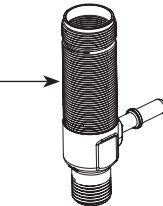

Lift Rod Kit

165186SRN Spot Resist
Brushed Nickel

Spout Assembly Kit

177129MSRN Spot Resist
Brushed Nickel

Aerator Kit - Includes Tool

181078 1.2gpm
143326 1.5gpm

Handle Hub Kit - Hot or Cold

177128MSRN Spot Resist
Brushed Nickel

Hardware Kit

93959

Stem Extension Kit

174290

Replacement Cartridge

1234

Hardware Package

103759

Mounting Hardware

12715

Valve Body Kit

174292 Hot
174291 Cold

Duralock Hose Kit

114299

WASTE ASSEMBLIES	
For Waste Service Order Full Assembly	
Non-Metallic Waste Assembly	
151018CSL	Classic Stainless (Use for Spot Resist Brushed Nickel)
	

■ Order by Part Number

VALE™		
Two-Handle Widespread Lavatory Faucet		
MODEL	FINISH	NOTES
84112MSRN	Spot Resist Brushed Nickel	Non-Metallic Waste

Lift Rod Kit

165186SRN Spot Resist
Brushed Nickel

Handle Hub Kit - Hot or Cold