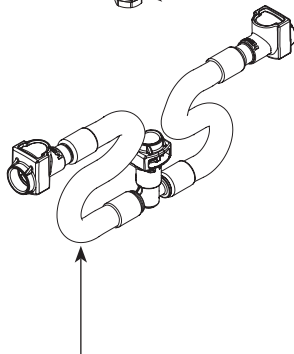

There is more than 1 version of this model.
Page down to identify the version you have.

■ Order by Part Number

VALE™ Two-Handle Widespread Lavatory Faucet		
MODEL	FINISH	NOTES
84112MSRN	Spot Resist Brushed Nickel	Non-Metallic Waste

Mounting Hardware

12715

Valve Body Kit

174292 Hot
174291 Cold

Duralock Hose Kit

114299

WASTE ASSEMBLIES	
For Waste Service Order Full Assembly	
Non-Metallic Waste Assembly	
151018CSL	Classic Stainless (Use for Spot Resist Brushed Nickel)
	

■ Order by Part Number

VALE™		
Two-Handle Widespread Lavatory Faucet		
MODEL	FINISH	NOTES
84112MSRN	Spot Resist Brushed Nickel	Non-Metallic Waste

Lift Rod Kit

165186SRN Spot Resist
Brushed Nickel

Handle Hub Kit - Hot or Cold