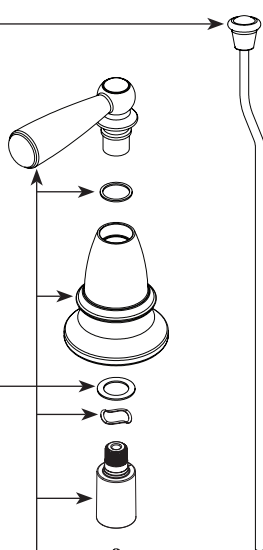

There is more than 1 version of this model.
Page down to identify the version you have.

■ Order by Part Number

VALE™ Two-Handle Widespread Lavatory Faucet		
MODEL	FINISH	NOTES
84112MSRN	Spot Resist Brushed Nickel	Non-Metallic Waste

Lift Rod Kit

165186SRN Spot Resist
Brushed Nickel

Spout Assembly Kit

177129MSRN Spot Resist
Brushed Nickel

Aerator Kit - Includes Tool

181078 1.2gpm
143326 1.5gpm

Handle Hub Kit - Hot or Cold

177128MSRN Spot Resist
Brushed Nickel

Mounting Hardware

12715

Valve Body Kit

174292 Hot
174291 Cold

Duralock Hose Kit

114299

WASTE ASSEMBLIES	
For Waste Service Order Full Assembly	
Non-Metallic Waste Assembly	
151018CSL	Classic Stainless (Use for Spot Resist Brushed Nickel)
	

■ Order by Part Number

VALE™		
Two-Handle Widespread Lavatory Faucet		
MODEL	FINISH	NOTES
84112MSRN	Spot Resist Brushed Nickel	Non-Metallic Waste

Lift Rod Kit

165186SRN Spot Resist
Brushed Nickel

Handle Hub Kit - Hot or Cold