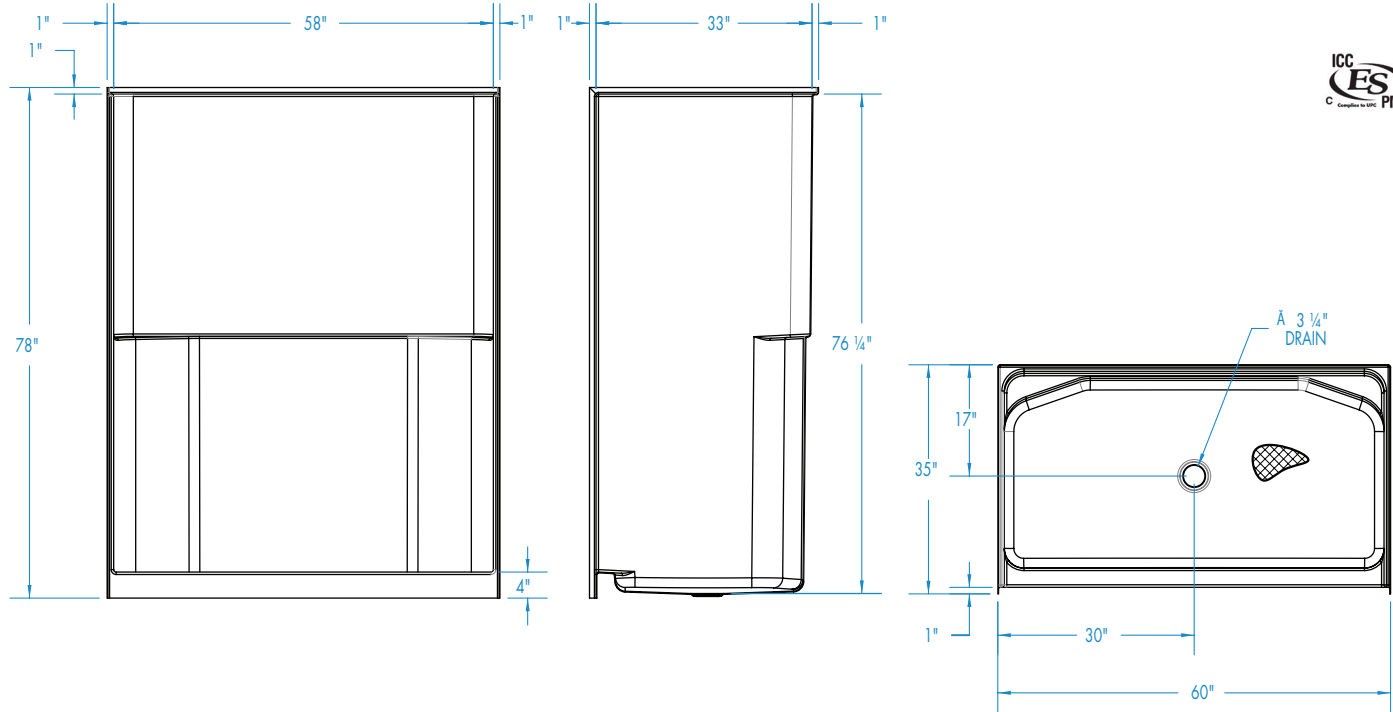

# 1603TSC

60 x 34 x 78 inches

**FEATURES** lbs

Dimensional Tolerance  $\pm \frac{3}{16}$ ". Dimensions needed for site preparation should be measured from the unit. Aquatic assumes no responsibility for preparatory work.

Model #	Material	Wall Finish	Pieces	Drain	Net Wt.	Pkg. Wt.
Shower # 1603TSC	AcrylX™	Smooth	1	Center	143	148

**DIMENSIONS**

Specifications	inches
Width: Overall / Net	60
Depth: Overall / Net	35 / 33
Height: Overall / Net	78 / 76 1/4
Enclosure Opening	58
Skirt Height	4
Drain Rough-In (from Back Wall)	17
Drain Rough-In (from Side Wall)	30
Drain: Diameter / Clearance	3 1/4 / 1/4 (5)

**FRAMING DIMENSIONS** inches

Type	D Depth	W Width	H Height	A	B	C
Alcove	35	60 1/8	-	Box Out	30	17