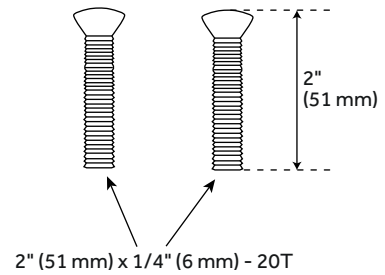

OVERFLOW COVER PLATE

WITH TWO SCREWS

SKU: 948041

FEATURES

- Material: Solid Brass
- Constructed of solid brass, ensuring durability and reliability.
- Fits standard overflow drains on bathtubs.
- Diameter: 3-3/16".

SIGNATURE HARDWARE LIFETIME WARRANTY

See website for warranty information

All dimensions and specifications are nominal and may vary. Use actual products for accuracy in critical situations.

REVISED 01/14/2020
CODE: SH632BN, SH632CP,
SH632ORB, SH632PB, SH632PN