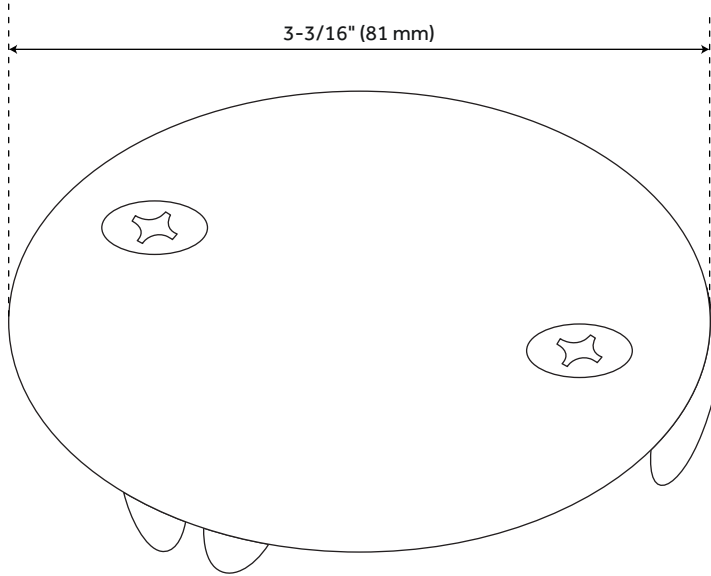

OVERFLOW COVER PLATE

WITH TWO SCREWS

SKU: 948041

FEATURES

- Material: Solid Brass
- Constructed of solid brass, ensuring durability and reliability.
- Fits standard overflow drains on bathtubs.
- Diameter: 3-3/16".