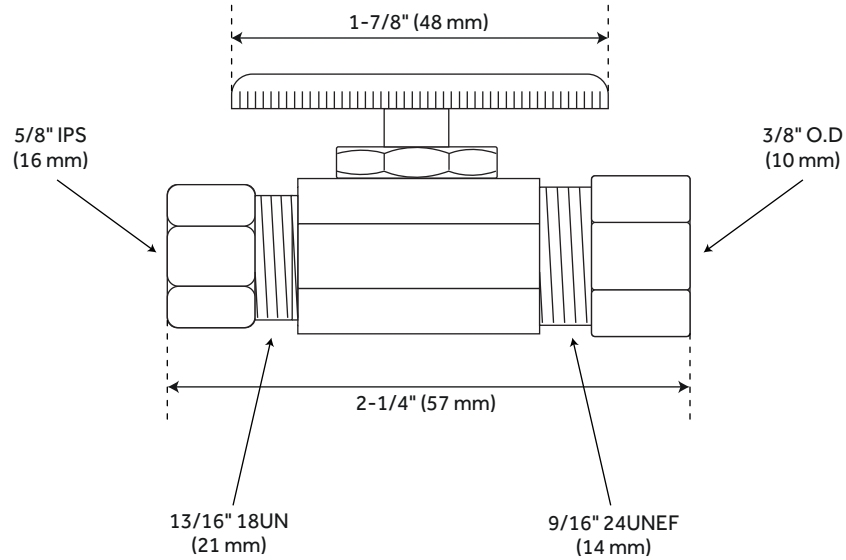

STRAIGHT STOP

WITH OVAL HANDLE - 5/8" X 3/8"

SKU: 948020

FEATURES

Material: Brass
Handle Type: Knob
Handle Length: 1-7/8"
Overall Length: 2-1/4"
Connections: 5/8" IPS x 3/8" O.D.
Stop valve features a solid brass body and a zinc handle

CODES/STANDARDS

cUPC
ASME A112.18.1/ CSA B125.1
NSF/ANSI 61
NSF/ANSI 372
Massachusetts Accepted

SIGNATURE HARDWARE LIFETIME WARRANTY

See website for warranty information

All dimensions and specifications are nominal and may vary. Use actual products for accuracy in critical situations.