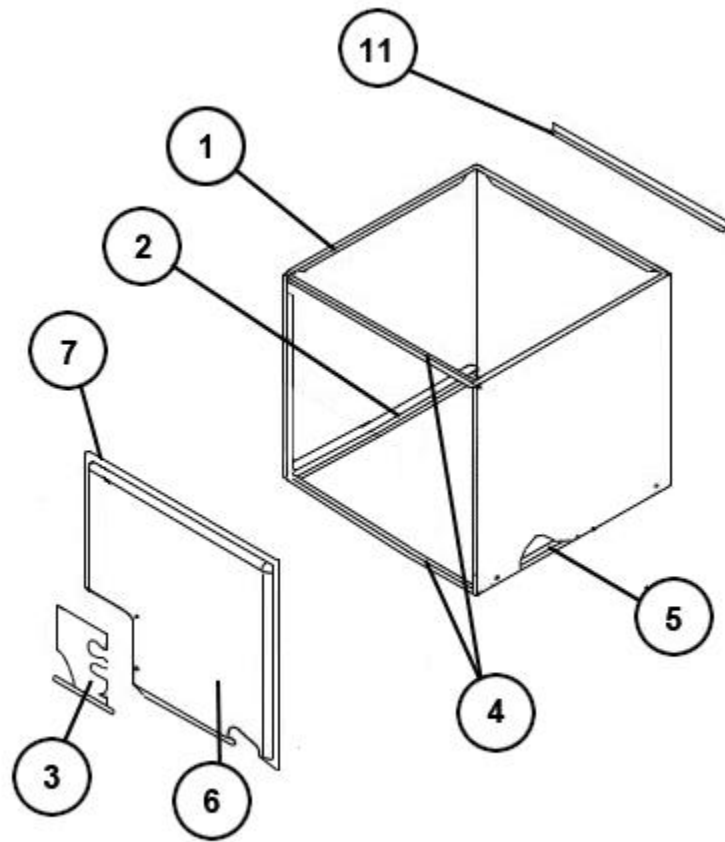

Active Coils

RCF-6021SEAMCA

Parts List
24-May-2023

*This parts list is current as of the above revision date.
See <http://www.rheempartslists.net/92-42800-RCF-6021SEAMCA.pdf> for the current revision.*

No.	Notes	Part Description	Part No.
1		Cabinet - Granite/Steel Gray	AE-101126-39
1		Cabinet - Platinum	AE-101126-09
2		Short Coil Rail	AE-101127-01
3		Access Panel - Granite/Steel Gray	AE-101132-31
3		Access Panel - Private Label Gray	AE-101132-21
4		Cabinet Brace (2)	AE-101134-03
5		Long Coil Rail	10-101127-03
6		Coil Door - Granite/Steel Gray	AE-101707-38
6		Coil Door - Private Label Gray	AE-101707-28
7		Poron Gasket	68-42246-03
		Drain Plug	68-100070-01
8	Stk	Vertical Drain Pan	68-101130-07
9	Stk	Horizontal Drain Pan	AE-101128-36
		Insulation - Horizontal Drain Pan	68-100528-06
9a		Strap (2)	AE-100530-07
10		Rear/Front Shield (2)	AE-101136-07
11		Duct Flange (4)	AE-101048-08
12	Stk	EEV Assembly	AS-106282-03
13	Stk	Solenoid Coil - EEV	61-103151-08
14		Control Box - EEV	68-105379-01
15		Control Box Cover	68-105379-02
16		Control Board	47-105369-01
		Sensor/Clip Assembly (Thermistor)	47-102710-15
		Wiring Harness - Pressure Transducer	45-104130-03
		Wiring Harness - EEV Thermostat	45-101891-09
17		Pressure Transducer	47-103454-05
18		Distributor Assembly	83-104030-04
19		Coil Brace	AE-101737-01
20		Coil Brace Support	10-101737-02
		Valve Core	61-18551-01