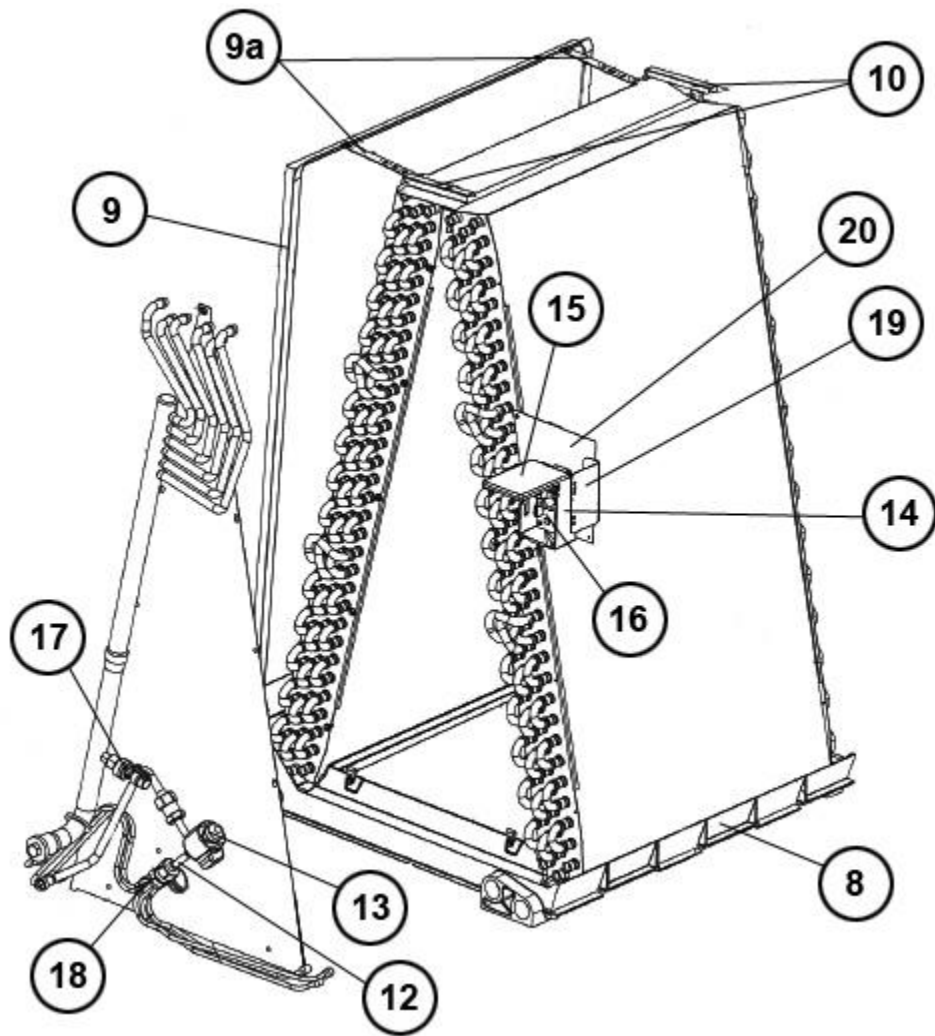

Active Coils

RCF-6021SEAMCA

Parts List
24-May-2023

*This parts list is current as of the above revision date.
See <http://www.rheempartslists.net/92-42800-RCF-6021SEAMCA.pdf> for the current revision.*

No.	Notes	Part Description	Part No.
1		Cabinet - Granite/Steel Gray	AE-101126-39
1		Cabinet - Platinum	AE-101126-09
2		Short Coil Rail	AE-101127-01
3		Access Panel - Granite/Steel Gray	AE-101132-31
3		Access Panel - Private Label Gray	AE-101132-21
4		Cabinet Brace (2)	AE-101134-03
5		Long Coil Rail	10-101127-03
6		Coil Door - Granite/Steel Gray	AE-101707-38
6		Coil Door - Private Label Gray	AE-101707-28
7		Poron Gasket	68-42246-03
		Drain Plug	68-100070-01
8	Stk	Vertical Drain Pan	68-101130-07
9	Stk	Horizontal Drain Pan	AE-101128-36
		Insulation - Horizontal Drain Pan	68-100528-06
9a		Strap (2)	AE-100530-07
10		Rear/Front Shield (2)	AE-101136-07
11		Duct Flange (4)	AE-101048-08
12	Stk	EEV Assembly	AS-106282-03
13	Stk	Solenoid Coil - EEV	61-103151-08
14		Control Box - EEV	68-105379-01
15		Control Box Cover	68-105379-02
16		Control Board	47-105369-01
		Sensor/Clip Assembly (Thermistor)	47-102710-15
		Wiring Harness - Pressure Transducer	45-104130-03
		Wiring Harness - EEV Thermostat	45-101891-09
17		Pressure Transducer	47-103454-05
18		Distributor Assembly	83-104030-04
19		Coil Brace	AE-101737-01
20		Coil Brace Support	10-101737-02
		Valve Core	61-18551-01

2421UEAxxA Coil Case

2421UEAxxA Coil