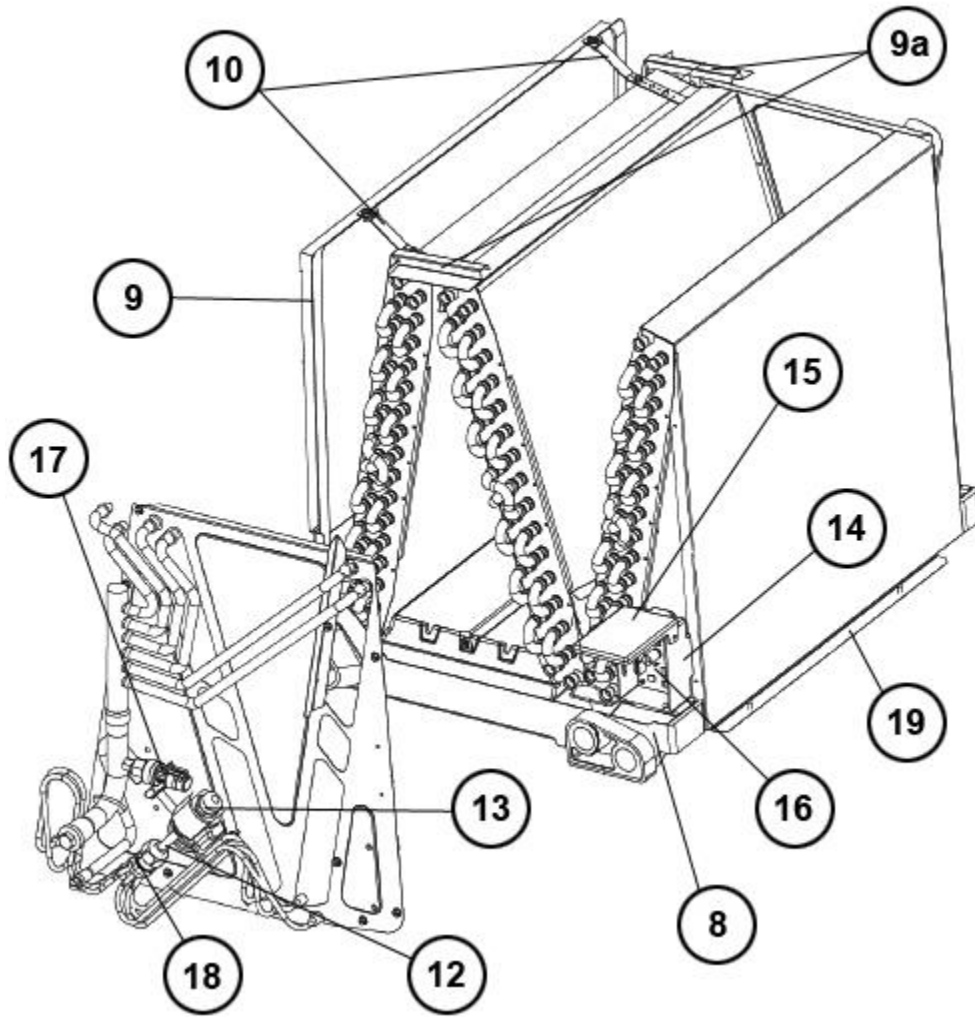

xxxxSEAxxA Coil Case

xxxxSEAxxA Coil