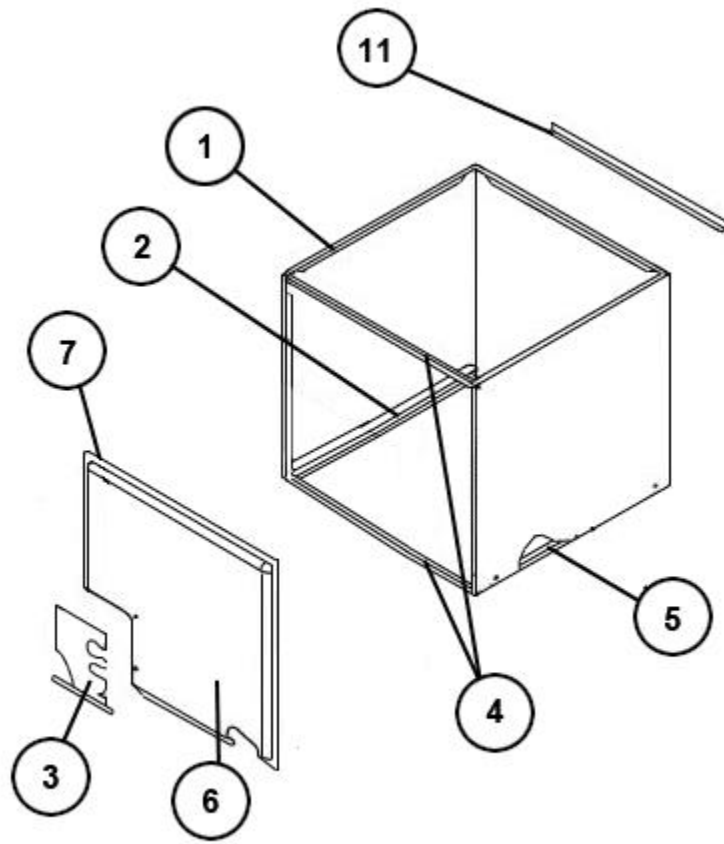

# RCF-2417SEAMCA

Parts List  
04-May-2018

*This parts list is current as of the above revision date.  
See <http://www.rheempartslists.net/92-42801-RCF-2417SEAMCA.pdf> for the current revision.*

No.	Notes	Part Description	Part No.
1		Cabinet - Granite/Steel Gray	AE-101126-32
1		Cabinet - Platinum	AE-101126-02
		Insulation - Cabinet	68-101121-06
2		Short Coil Rail	AE-101127-01
3		Access Panel - Granite/Steel Gray	AE-101132-31
3		Access Panel - Private Label Gray	AE-101132-21
4		Cabinet Brace (2)	AE-101134-02
5		Long Coil Rail	AE-101550-01
6		Coil Door - Granite/Steel Gray	AE-101707-32
6		Coil Door - Private Label Gray	AE-101707-22
		Insulation - Coil Door	68-101577-02
7		Poron Gasket	68-42246-03
		Drain Plug	68-100070-01
8	Stk	Drain Pan - Vertical	68-101130-02
9	Stk	Drain Pan - Horizontal	AE-101128-34
		Insulation - Horizontal Drain Pan	68-100528-04
9a		Strap (2)	AE-100530-07
10		Rear/Front Shield (2)	AE-101136-07
11		23-3/8 in. Duct Flange (4)	AE-101048-08
12	Stk	EEV Assembly	AS-106282-02
13	Stk	Solenoid Coil - EEV	61-103151-08
14		Control Box - EEV	68-105379-01
15		Control Box Cover	68-105379-02
16		Control Board	47-105369-01
		Sensor/Clip Assembly (Thermistor)	47-102710-15
		Wiring Harness - Pressure Transducer	45-104130-03
		Wiring Harness - EEV Thermostat	45-101891-09
17		Pressure Transducer	47-103454-05
18		Distributor Assembly	83-104030-02
19		Side Air Stop	AE-103988-02
		Valve Core	61-18551-01