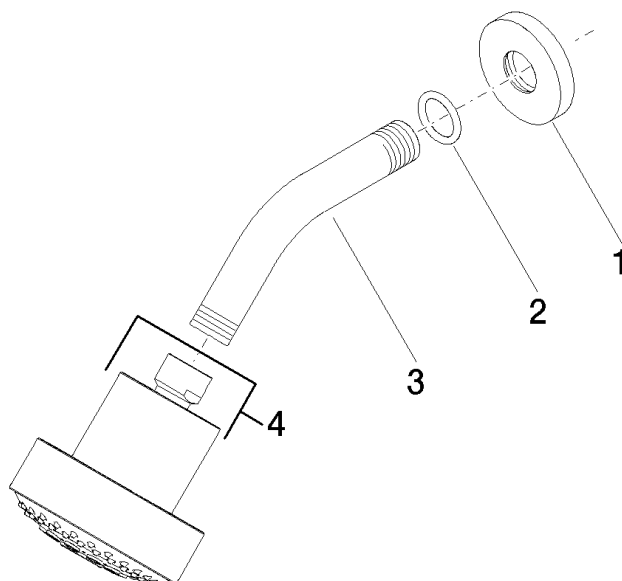

### Product specifications

- rosette  $\varnothing$  55 mm
- anti-scale system
- ball-joint pivotable through  $25^\circ$  (in any direction)
- Max. flow 9 l/min
- 1/2" connection
- with three settings (normal stream, soft stream, massage stream)

**Exploded assembly drawing**

Bath & Spa

**28508979 Shower head**

Article number: 28508979

**Order quantity**

<b>No.</b>	<b>Article number</b>	<b>Name</b>	<b>Installation quantity</b>
<b>1</b>	092722003ff	rosette	1
<b>2</b>	09141002690	seal	1
<b>3</b>	091103011ff	connection	1
<b>4</b>	04121111000ff	shower	1