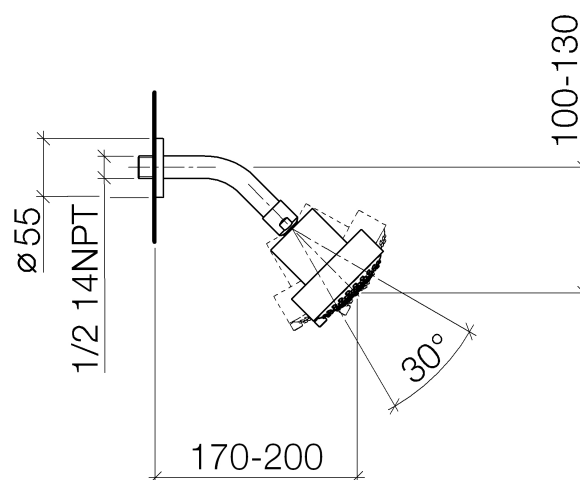

### Product specifications

- rosette  $\varnothing$  55 mm
- anti-scale system
- ball-joint pivotable through  $25^\circ$  (in any direction)
- Max. flow 9 l/min
- 1/2" connection
- with three settings (normal stream, soft stream, massage stream)

**Exploded assembly drawing**

Bath & Spa

**28508979 Shower head**

Article number: 28508979

**Order quantity**

<b>No.</b>	<b>Article number</b>	<b>Name</b>	<b>Installation quantity</b>
<b>1</b>	092722003ff	rosette	1
<b>2</b>	09141002690	seal	1
<b>3</b>	091103011ff	connection	1
<b>4</b>	04121111000ff	shower	1

**Flow rate chart**