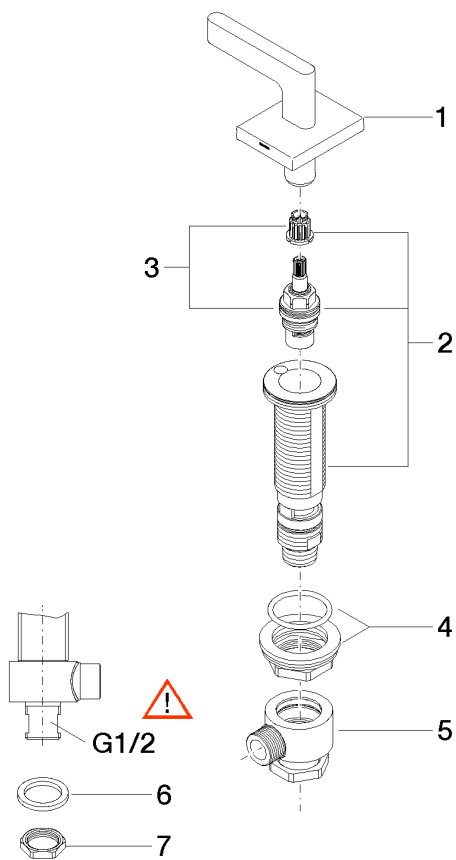

Washbasin - CL.1

Deck valve clockwise closing hot - Brushed Platinum

Article number: 20 004 715-06

**Product version from 6/1/2015**

Washbasin - CL.1

Deck valve clockwise closing hot - Brushed Platinum

Article number: 20 004 715-06

## Spare parts list

### Product version from 6/1/2015

Position	Quantity used	Item Number	Spare part	Delivery time (Working days)
1	1	90 20 70 057 02-06	handle ( hot )	10
1.1	1	09 20 70 057-06	handle	10
1.2	1	90 31 11 007 00 90	pin	2
1.3	1	09 27 70 002-06	rosette	10
1.4	1	09 14 03 187 90	seal	2
1.5	1	90 12 12 222 00 90	fixing cap	2
1.6	1	09 23 30 074 90	nut	2
1.8	1	09 30 11 193 90	disc	2
1.9	1	09 30 30 167 90	screw	2
2	1	04 17 11 058 53 90	side panel	2
3	1	90 90 03 153 00 90	top	2
3.1	1	90 12 12 002 00 90	fixing cap	2
4	1	04 23 10 032 78 90	fixing set	2
5	1	04 17 11 023 10 90	distributor	2
6	1	09 30 11 059 90	disc	2
7	1	09 23 10 012 90	nut	2