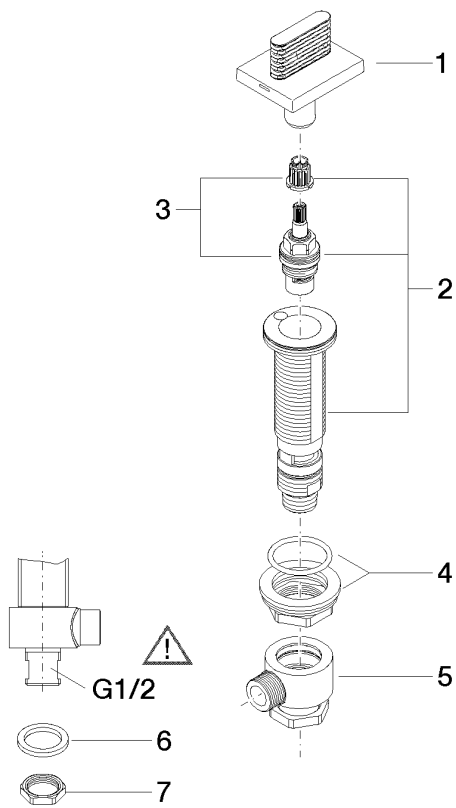

Sink - CL.1

Deck valve clockwise-closing cold - platinum matte

Article number: 20 006 705-06

Date of manufacture from 3/9/2015

Sink - CL.1

Deck valve clockwise-closing cold - platinum matte

Article number: 20 006 705-06

Date of manufacture from 3/9/2015

Spare parts list

Position	Number of units	Item Number	Spare part	Lead time
1	1	90 20 70 053 06-06	handle (cold)	10
2	1	04 17 11 058 53 90	side panel	2
3	1	90 90 03 153 00 90	top	2
4	1	04 23 10 032 78 90	fixing set	2
5	1	04 17 11 023 10 90	distributor	2
6	1	04 23 30 040 00-06	threaded connector	10
7	1	09 30 11 059 90	disc	2
8	1	09 23 10 012 90	nut	2