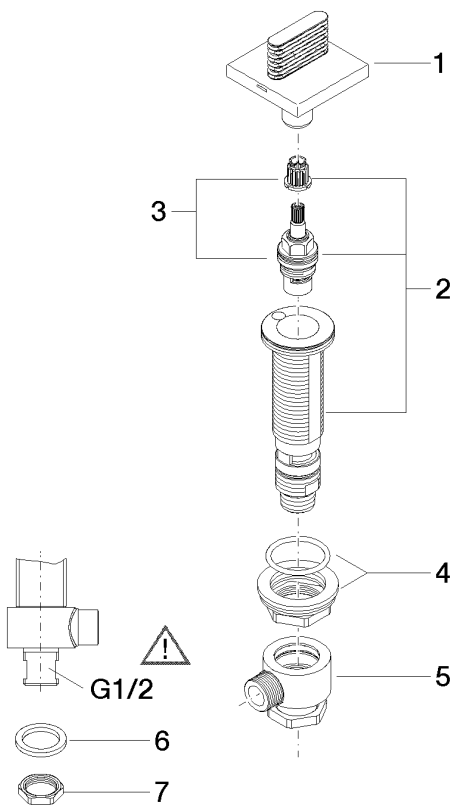

Sink - CL.1

Deck valve clockwise-closing cold - polished chrome

Article number: 20 002 705-00

Date of manufacture from 3/9/2015

Sink - CL.1

Deck valve clockwise-closing cold - polished chrome

Article number: 20 002 705-00

Date of manufacture from 3/9/2015

Spare parts list

Position	Number of units	Item Number	Spare part	Lead time
1	1	90 20 70 053 04-00	handle (cold)	10
2	1	04 17 11 058 33 90	side panel	2
3	1	90 90 03 133 00 90	top	2
4	1	04 23 10 032 78 90	fixing set	2
5	1	04 17 11 023 10 90	distributor	2
6	1	04 23 30 040 00-00	threaded connector	10
7	1	09 30 11 059 90	disc	2
8	1	09 23 10 012 90	nut	2