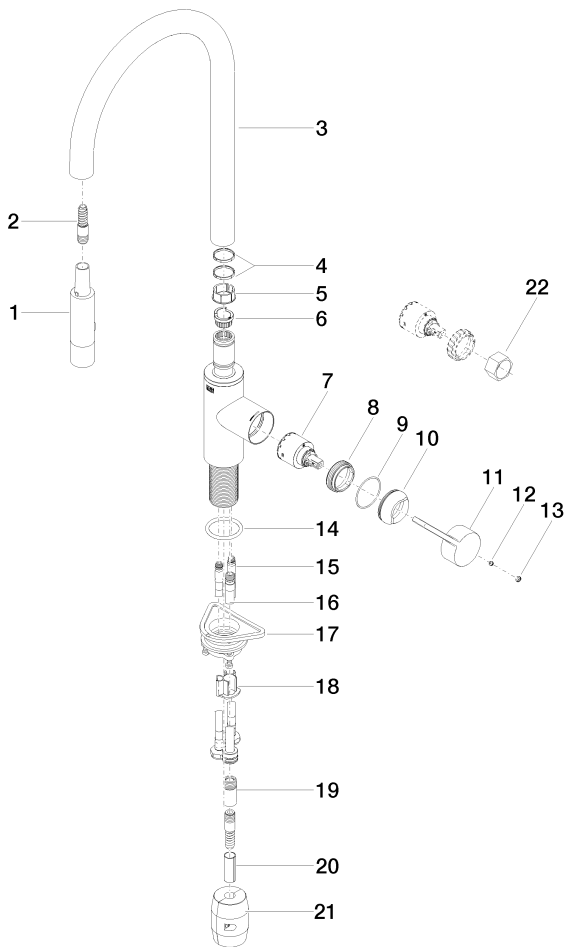

Kitchen - Tara Ultra

Single-lever mixer pull-down with spray function - platinum matte

Article number: 33 870 875-06 0010

Date of manufacture from 5/3/2021

## Kitchen - Tara Ultra

Single-lever mixer pull-down with spray function - platinum matte

Article number: 33 870 875-06 0010

Date of manufacture from 5/3/2021

### Spare parts list

Position	Number of units	Item Number	Spare part	Lead time
1	1	04 12 11 148 00-06	shower	10
2	1	04 30 02 120 00-85	hose	30
3	1	90 28 22 304 00-06	spout	10
4	2	09 28 10 160 90	ring	2
5	1	09 18 40 186 90	sleeve	2
6	1	09 30 11 203 90	ring	2
7	1	90 15 05 064 00 90	cartridge	2
8	1	09 23 10 072 90	nut	60
9	1	09 14 10 190 90	seal	2
10	1	09 28 30 030-06	cover	10
11	1	09 20 87 020-06	handle	10
12	1	09 31 11 063 90	pin	2
13	1	90 31 20 087 00-06	plug	10
14	1	09 14 10 036 90	seal	2
15	2	04 30 04 103 00 90	hose	2
16	1	04 28 20 067 00 90	pipe	2
17	1	04 30 11 040 00 90	fixing set	2
18	1	09 20 93 056 90	insert	2
19	1	90 24 03 253 01 90	adaptor	2
20	1	09 30 03 038 90	hose	2
21	1	04 21 50 010 00 90	accessories	2
22	1	09 30 09 031 90	key	2