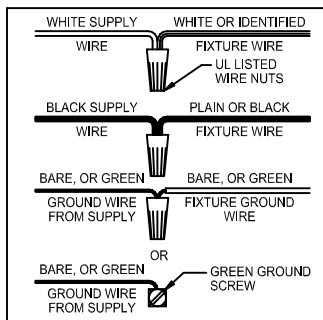

Assembly & Installation Instructions

CAUTION: Read instructions carefully and turn electricity off at main circuit breaker panel before beginning installation.

HS71017

WARNING: If any Special Control Devices are used with this Fixture, Follow the Instructions Carefully to assure full compliance with N.E.C. requirements. If there are any questions, contact a Qualified Electrical Contractor.
WARNING: This product contains chemicals known to the State of California to cause cancer, birth defects and/or other reproductive harm. Thoroughly wash hands after installing, handling, cleaning, or otherwise touching this product.
CAUTION: All glass is fragile, use care when handling lamp(s) or other glass components.

A, B, F & J
 (NOT FURNISHED)
 (NO INCLUIDA)
 (NON FOURNIE)

ASSEMBLY STEPS:

1. C, F → A
2. D, G → C
3. E → B
4. K, H → G
5. J → H

Instrucciones de ensamblaje e instalación

Precaución: Lea cuidadosamente las instrucciones y desconecte la electricidad del cortacircuitos principal antes de iniciar la instalación.

PRECAUCIÓN: El vidrio es frágil, tenga cuidado al manipular la(s) y los otros componentes de vidrio.

PASOS PARA ENSAMBLAR:

1. C,F → A
2. D,G → C
3. E → B
4. K,H → G
5. J → H

Instructions d'Assemblage et Installation