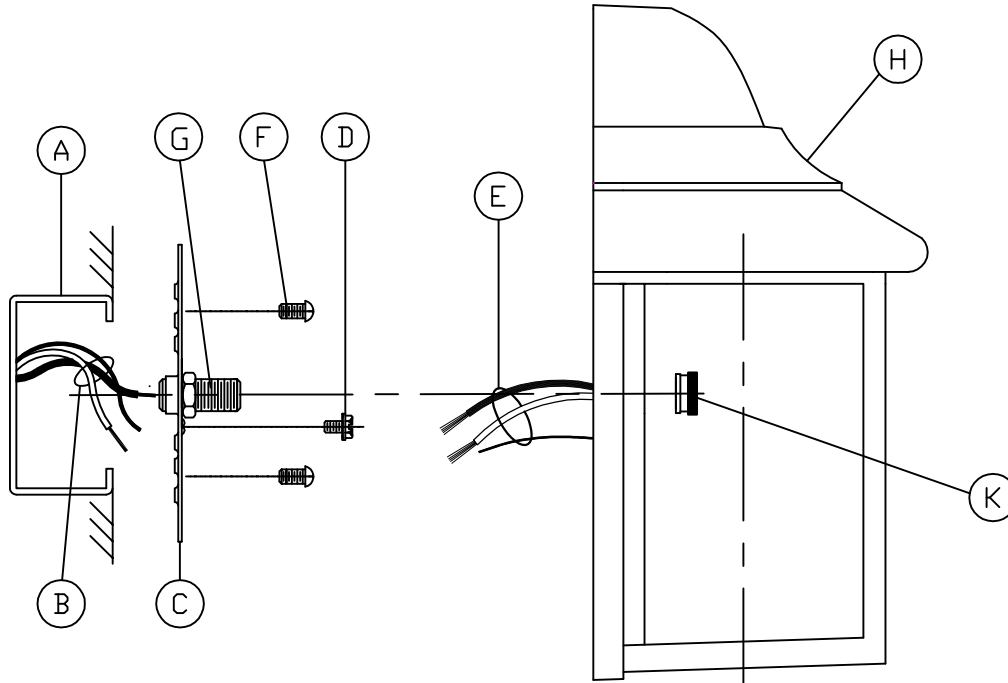

Assembly & Installation Instructions

CAUTION: Read instructions carefully and turn electricity off at main circuit breaker panel before beginning installation.

HS71017

WARNING: If any Special Control Devices are used with this Fixture, Follow the Instructions Carefully to assure full compliance with N.E.C. requirements. If there are any questions, contact a Qualified Electrical Contractor.
WARNING: This product contains chemicals known to the State of California to cause cancer, birth defects and/or other reproductive harm. Thoroughly wash hands after installing, handling, cleaning, or otherwise touching this product.
CAUTION: All glass is fragile, use care when handling lamp(s) or other glass components.

A, B, F & J
 (NOT FURNISHED)
 (NO INCLUIDA)
 (NON FOURNIE)

ASSEMBLY STEPS:

1. C, F → A
2. D, G → C
3. E → B
4. K, H → G
5. J → H

Instrucciones de ensamblaje e instalación

Precaución: Lea cuidadosamente las instrucciones y desconecte la electricidad del cortacircuitos principal antes de iniciar la instalación.