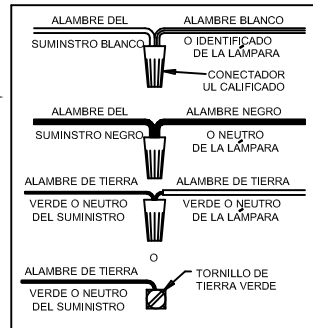

Assembly & Installation Instructions

CAUTION: Read instructions carefully and turn electricity off at main circuit breaker panel before beginning installation.

HS71017

WARNING: If any Special Control Devices are used with this Fixture, Follow the Instructions Carefully to assure full compliance with N.E.C. requirements. If there are any questions, contact a Qualified Electrical Contractor.
WARNING: This product contains chemicals known to the State of California to cause cancer, birth defects and/or other reproductive harm. Thoroughly wash hands after installing, handling, cleaning, or otherwise touching this product.
CAUTION: All glass is fragile, use care when handling lamp(s) or other glass components.

A, B, F & J
 (NOT FURNISHED)
 (NO INCLUIDA)
 (NON FOURNIE)

ASSEMBLY STEPS:

1. C, F → A
2. D, G → C
3. E → B
4. K, H → G
5. J → H

Instrucciones de ensamblaje e instalación

Precaución: Lea cuidadosamente las instrucciones y desconecte la electricidad del cortacircuitos principal antes de iniciar la instalación.

PRECAUCIÓN: El vidrio es frágil, tenga cuidado al manipular la(s) y los otros componentes de vidrio.

PASOS PARA ENSAMBLAR:

1. C,F → A
2. D,G → C
3. E → B
4. K,H → G
5. J → H

Instructions d'Assemblage et Installation