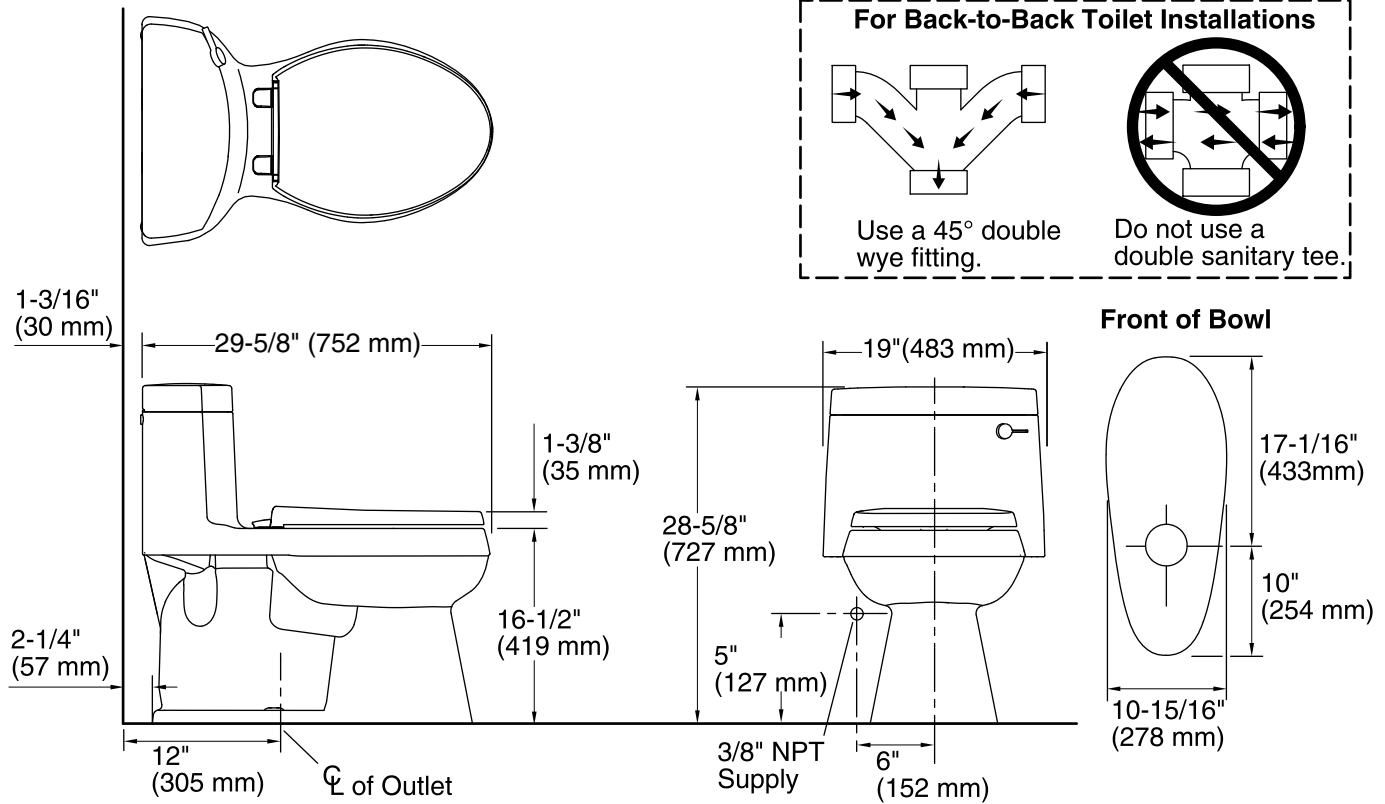

### Features

- One-piece
- Comfort Height® elongated bowl.
- AquaPiston® flushing system.
- Includes right-hand polished chrome trip lever.
- 1.28 gpf (4.8 lpf)
- 2-1/8" (54 mm) fully glazed trapway.
- 12" (305 mm) rough-in.
- Includes Reveal® Quiet-Close™ with Grip-Tight seat.
- Less supply.
- 12-7/8" (327 mm) x 11-1/2" (292 mm)
- 29-5/8" (752 mm) x 19" (483 mm) x 28-5/8" (727 mm)

## Technical Information

All product dimensions are nominal.

Toilet type:	One-piece, Floor-mount
Waste Outlet:	Floor
Bowl shape:	Elongated front
Flush type:	AquaPiston
Trap passageway:	2-1/8" (54 mm)
Water Consumption	
Full:	1.28 gpf (4.8 lpf)
Water surface size:	12-7/8" x 11-1/2" (327 mm x 292 mm)
Rim to water surface:	5-1/2" (139 mm)
Rough-in:	12" (305 mm)
Seat-mounting holes:	5-1/2" (140 mm)

## Notes

Install this product according to the installation instructions.

For back-to-back toilet installations: Use only a 45° double wye fitting.

ADA, OBC, CSA B651 compliant when installed to the specific requirements of these regulations.