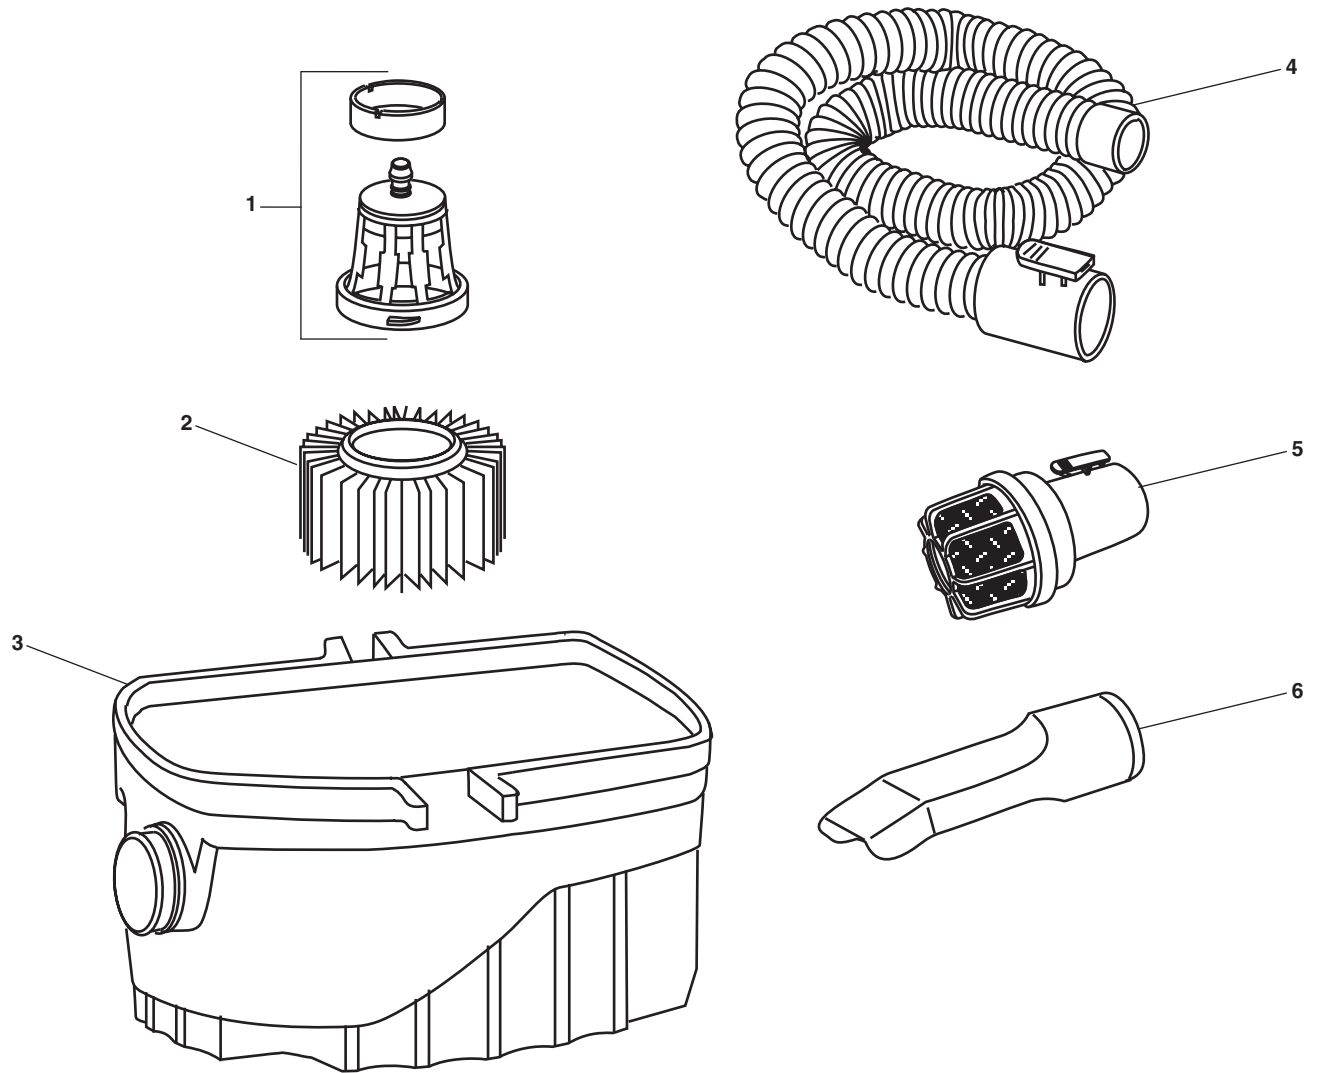

4 Gallon Wet/Dry Vac

**NOTE: Order parts by Catalog Number only.
DO NOT order by Reference Number.**

Ref. No.	Catalog No.	Description
1	54388	Filter Cage Assembly
2	26643	Filter
3	54498	Dust Drum
4	54183	Pro-Hose
5	72927	Muffler/Diffuser
6	29848	Car Nozzle
Following Items Not Shown:		
	47832	Power Switch
	37683	Power Cord
	30498	Motor 115V
	42483	Motor Brush set