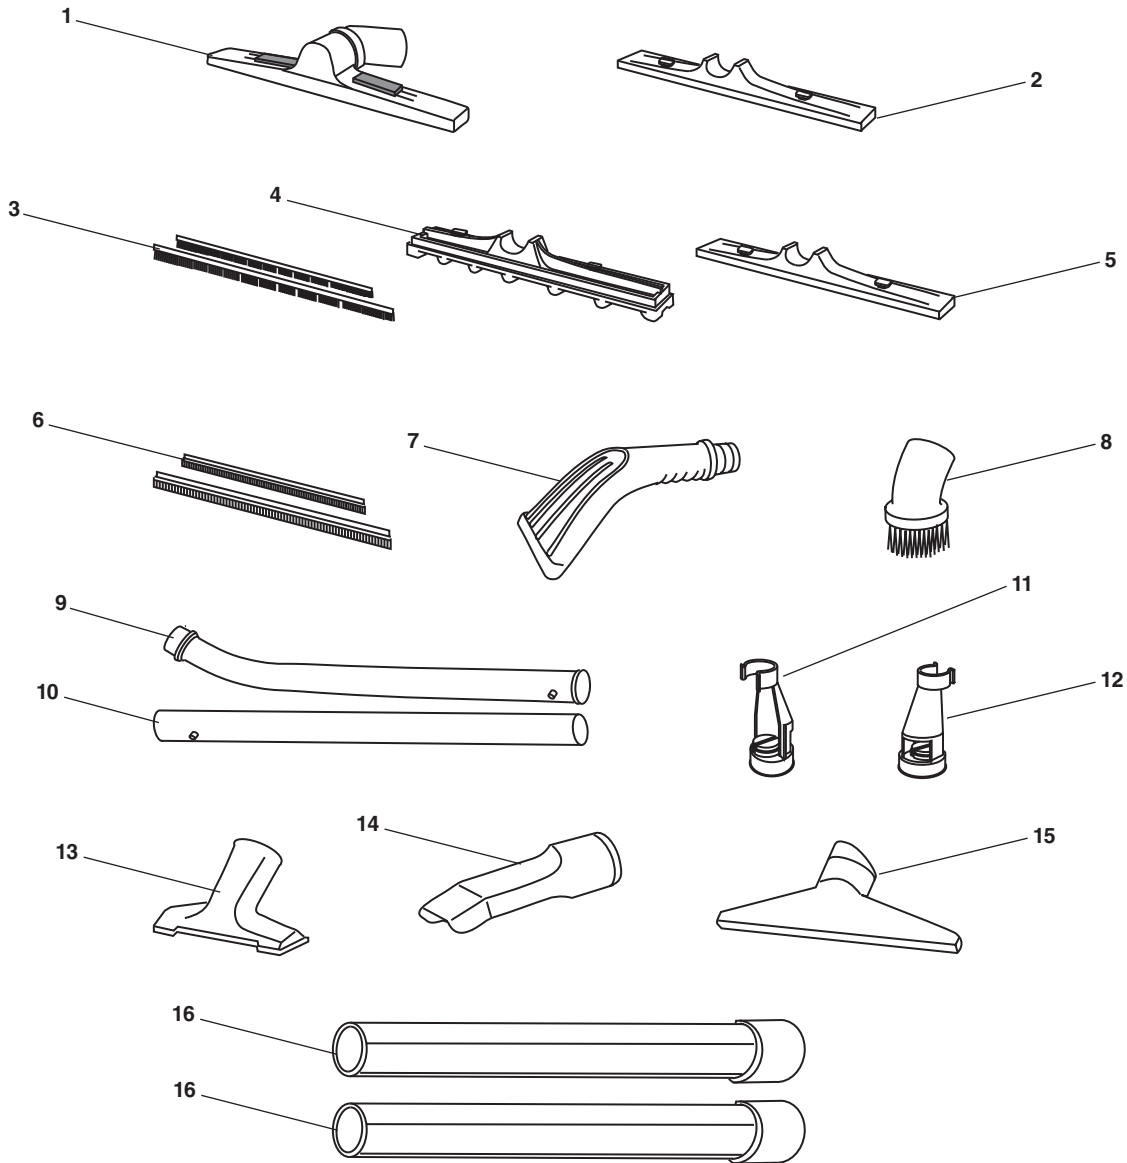

16 Gallon Professional Wet/Dry Vac

**NOTE: Order parts by Catalog Number only.
DO NOT order by Reference Number.**

Ref. No.	Catalog No.	Description	Ref. No.	Catalog No.	Description
1	54638	Push Handle, Metal	11	12293	2" Caster (Single Caster)
2	54453	Lid Assembly (Includes carry handle and access door)	12	54463	Power Base Assembly
3	54618	Access Door	13	54628	Actuator, Switch
4	54448	Drum Latch Assembly	14	54193	Premium Locking Hose
5	54458	Drum Assembly Complete (Includes Latches, Inlet, Label and Drain Cap)	15	72932	Crevice Tool
6	54438	Accessory Holder and Hardware	16	54518	Muffler/Diffuser
7	54643	ALCI Power Cord/Plug	17	54393	Float Tube Assembly
8	47922	Drain Cap	18	54623	Filter Cage
9	54443	Loose Parts Bag (1/2" Cap Nuts, Wheel Caps, #10 x 3/4 Screws, Rear Axles and 2" Casters, Axle Retainers)	19	72952	Filter
10	23708	8" Rear Wheel (Single Wheel)	Following Items Not Shown:		
				54633	Power Switch
				54643	Power Cord
				54648	Motor 115V
				42503	Motor Brush set

16 Gallon Professional Wet/Dry Vac (Continued)

**NOTE: Order parts by Catalog Number only.
DO NOT order by Reference Number.**

Ref. No.	Catalog No.	Description	Ref. No.	Catalog No.	Description
1	NA	Multi-Nozzle Body	8	NA	Dusting Brush
2	NA	Floor Brush Insert	9	NA	Extension Wand Upper (metal)
3	NA	Replacement Floor Brush Inserts (set of long & short brushes)	10	NA	Extension Wand Lower (metal)
4	NA	Carpet Insert	11	NA	Right Wand Accessory Holder
5	NA	Squeegee Insert	12	NA	Left Wand Accessory Holder
6	NA	Replacement Squeegee Inserts (set of long & short rubber squeegees)	13	72907	Utility Nozzle
7	NA	Claw Nozzle	14	72937	Car Nozzle
			15	72912	Wet Nozzle
			16	72902	Extension Wand