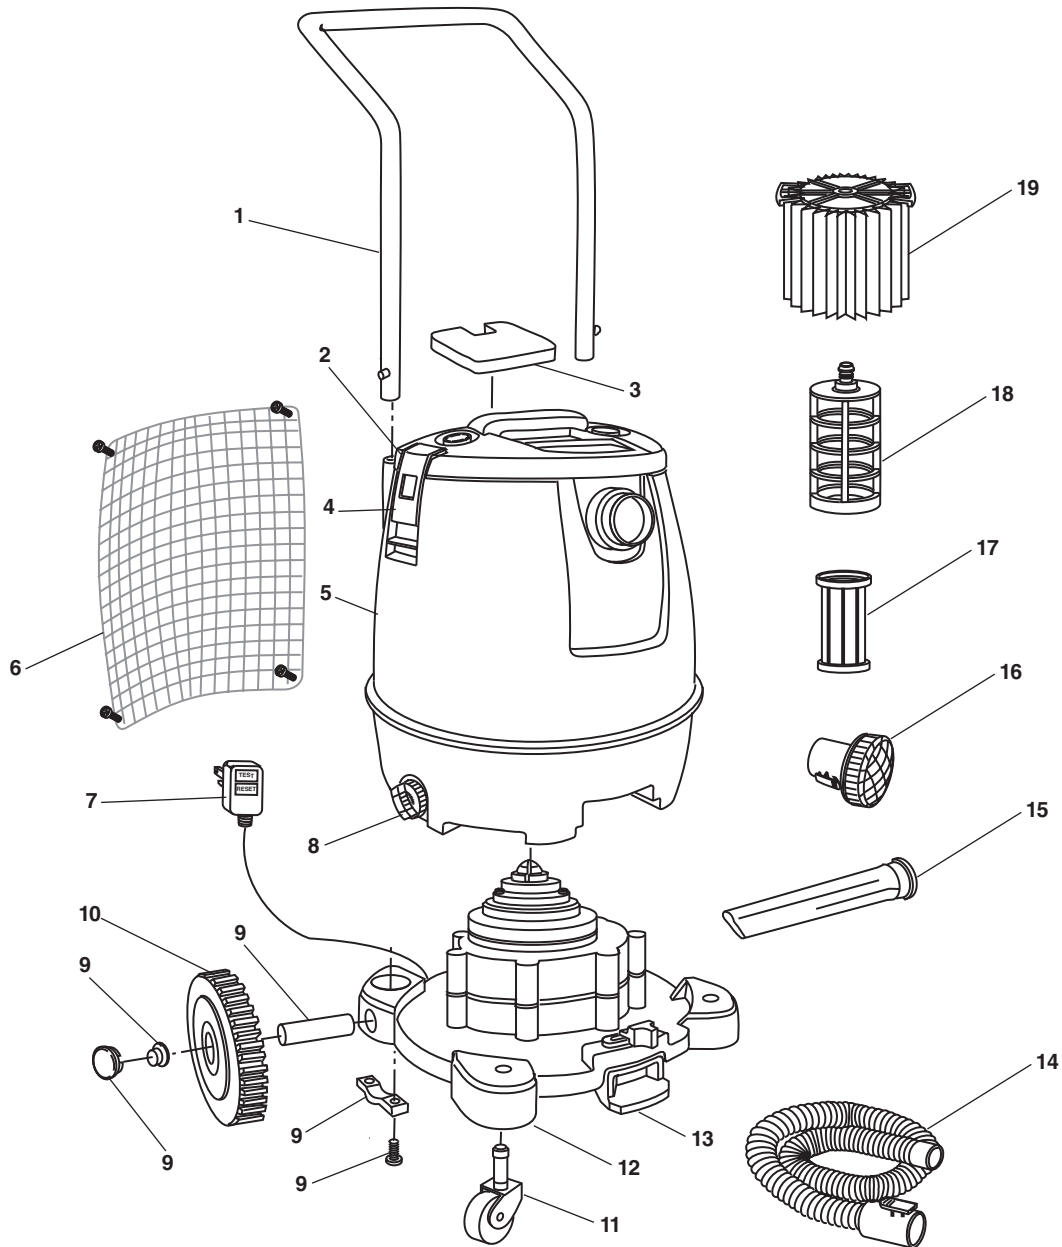

16 Gallon Professional Wet/Dry Vac

**NOTE: Order parts by Catalog Number only.
DO NOT order by Reference Number.**

Ref. No.	Catalog No.	Description	Ref. No.	Catalog No.	Description
1	54638	Push Handle, Metal	11	12293	2" Caster (Single Caster)
2	54453	Lid Assembly (Includes carry handle and access door)	12	54463	Power Base Assembly
3	54618	Access Door	13	54628	Actuator, Switch
4	54448	Drum Latch Assembly	14	54193	Premium Locking Hose
5	54458	Drum Assembly Complete (Includes Latches, Inlet, Label and Drain Cap)	15	72932	Crevice Tool
6	54438	Accessory Holder and Hardware	16	54518	Muffler/Diffuser
7	54643	ALCI Power Cord/Plug	17	54393	Float Tube Assembly
8	47922	Drain Cap	18	54623	Filter Cage
9	54443	Loose Parts Bag (1/2" Cap Nuts, Wheel Caps, #10 x 3/4 Screws, Rear Axles and 2" Casters, Axle Retainers)	19	72952	Filter
10	23708	8" Rear Wheel (Single Wheel)	Following Items Not Shown:		
				54633	Power Switch
				54643	Power Cord
				54648	Motor 115V
				42503	Motor Brush set

16 Gallon Professional Wet/Dry Vac (Continued)

**NOTE: Order parts by Catalog Number only.
DO NOT order by Reference Number.**

Ref. No.	Catalog No.	Description	Ref. No.	Catalog No.	Description
1	NA	Multi-Nozzle Body	8	NA	Dusting Brush
2	NA	Floor Brush Insert	9	NA	Extension Wand Upper (metal)
3	NA	Replacement Floor Brush Inserts (set of long & short brushes)	10	NA	Extension Wand Lower (metal)
4	NA	Carpet Insert	11	NA	Right Wand Accessory Holder
5	NA	Squeegee Insert	12	NA	Left Wand Accessory Holder
6	NA	Replacement Squeegee Inserts (set of long & short rubber squeegees)	13	72907	Utility Nozzle
7	NA	Claw Nozzle	14	72937	Car Nozzle
			15	72912	Wet Nozzle
			16	72902	Extension Wand