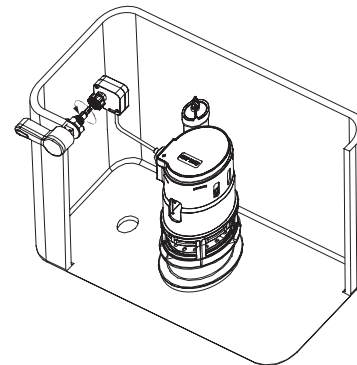

Parts Breakdown

0.8gpf Closet Tank

PF9800 Ultra High Efficiency Series

PF9812WH

(Shown with PF9803WH elongated ADA bowl)

PF9812LIDWH
White

Fill Valve
Assembly
PF9812FLPK

Flush Valve Assembly
with Flush Lever
(Color Match)
PF9812FVPK

Tank-to-Bowl
Gasket & Bolts
PF9412TGPK

Bolt Cap and Washer
PFBC43

Warranty and Codes