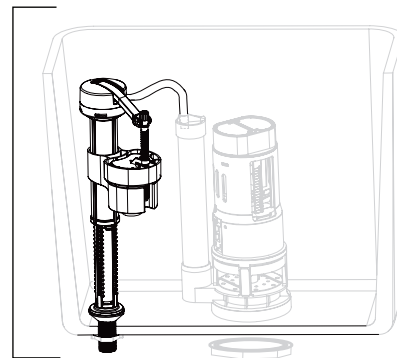

Parts Breakdown

0.8gpf Closet Tank

PF9800 Ultra High Efficiency Series

PF9812WH

(Shown with PF9803WH elongated ADA bowl)

PF9812LIDWH
White

Fill Valve
Assembly
PF9812FLPK

Flush Valve Assembly
with Flush Lever
(Color Match)
PF9812FVPK

Tank-to-Bowl
Gasket & Bolts
PF9412TGPK

Bolt Cap and Washer
PFBC43

Warranty and Codes