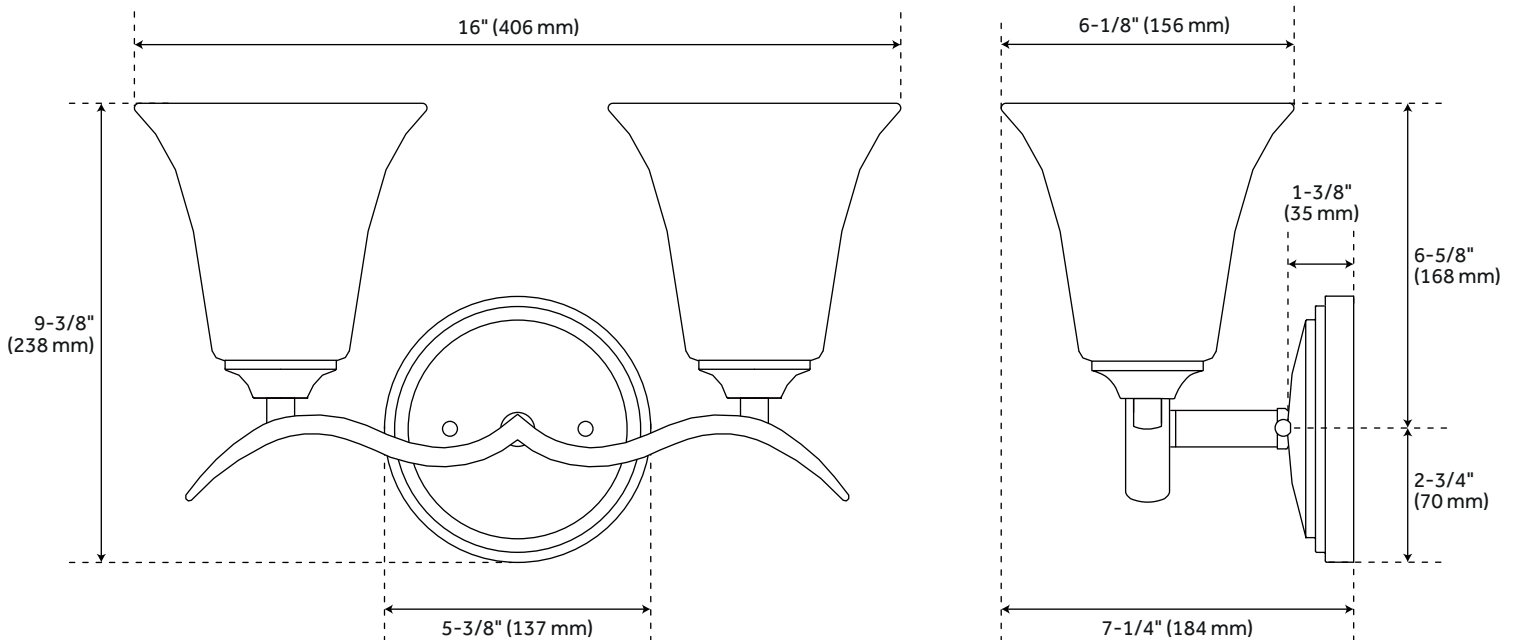

COLUMBUS VANITY LIGHT - TWO LIGHTS

SKU: 939238

CODES/STANDARDS

UL 1598 / CSA C22.2 No 250.0

FEATURES

Installation Type: Wall Mount
Design: Traditional
Material: Steel;Glass
Width: 16"
Height: 9-3/8"
Depth: 7-1/4"
Base Plate Length: 1-3/8"
Base Plate Height: 5-3/8"
Mounting Hardware Included: Yes
Reversible Mounting: Yes
Shade Finish: Frosted
Shade Material: Glass
Number of Bulbs: 2
Base Plate Width: 5-3/8"
Base Plate Depth: 1-3/8"
Location Type: Suitable for Damp Locations
Bulbs Included: No
Bulb Type: Medium E-26
Wattage per Bulb: 100

Code:

REVISED 12/28/2021

COLUMBUS 2-LIGHT VANITY LIGHT

SKU: 939238

All dimensions and specifications are nominal and may vary. Use actual products for accuracy in critical situations.

Code: PHVL2252