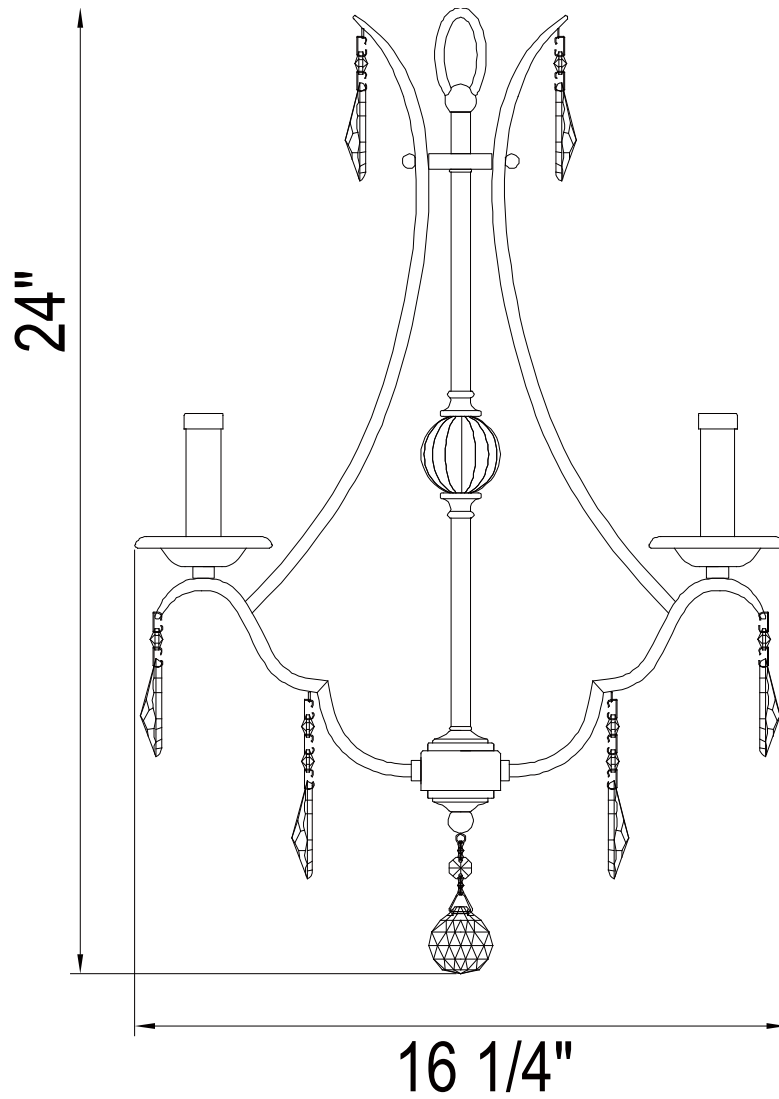

PARK HARBOR™

Chandelier

PHHL6324GS

- 4- Light Chandelier in Gilded Silver
- No special tools needed for assembly
- Wattage: Uses four 60W candelabra base lamps max

PHHL6324GS