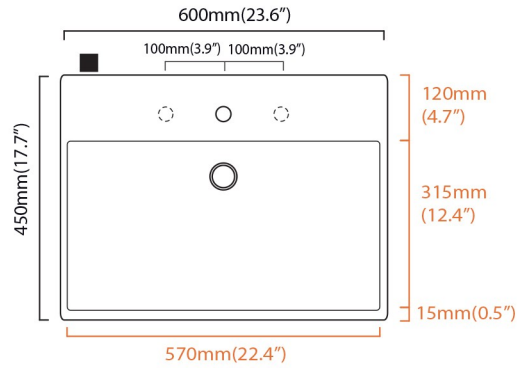

- = smaltato perimetralmente
all glazed sides
- = non smaltato dietro
unglazed behind

- U= sottopiano
undercounter
- I = incasso
inset
- A = appoggio
freestanding
- W= sospeso
wall hung

Collection
Unlimited

Model |
Unlimited 60

Dimensions Metric
1 inch = 2.54 cm
1 inch = 25.4 mm

WS[®]
BATH
COLLECTIONS

1051 Lea Drive - Collegeville, PA 19426
Tel. 215 513 9400 - Fax 610 831 0215
www.ws bathcollections.com - info@ws bathcollections.com

MOUNTING HARDWARE

Wall-mount installation

Bolts

Vessel/ countertop installation

Silicone (*optional*)

Collection
Unlimited

Model |
Unlimited 60

Dimensions Metric
1 inch = 2.54 cm
1 inch = 25.4 mm