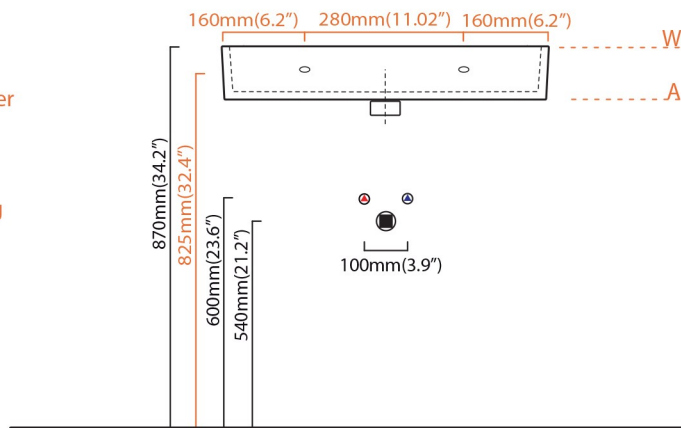

- = smaltato perimetralmente
all glazed sides
- = non smaltato dietro
unglazed behind

- U= sottopiano
undercounter
- I = incasso
inset
- A = appoggio
freestanding
- W= sospeso
wall hung

Collection
Unlimited

Model |
Unlimited 60

Dimensions Metric
1 inch = 2.54 cm
1 inch = 25.4 mm

WS[®]
BATH
COLLECTIONS

1051 Lea Drive - Collegeville, PA 19426
Tel. 215 513 9400 - Fax 610 831 0215
www.ws bathcollections.com - info@ws bathcollections.com

MOUNTING HARDWARE

Wall-mount installation

Bolts

Vessel/ countertop installation

Silicone (*optional*)

Collection
Unlimited

Model |
Unlimited 60

Dimensions Metric
1 inch = 2.54 cm
1 inch = 25.4 mm