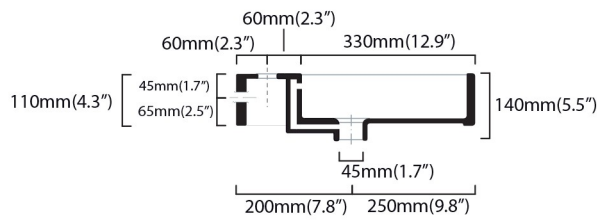

- = smaltato perimetralmente
all glazed sides
- = non smaltato dietro
unglazed behind

- U= sottopiano
undercounter
- I = incasso
inset
- A = appoggio
freestanding
- W= sospeso
wall hung

Collection
Unlimited

Model |
Unlimited 60

Dimensions Metric
1 inch = 2.54 cm
1 inch = 25.4 mm

WS[®]
BATH
COLLECTIONS

1051 Lea Drive - Collegeville, PA 19426
Tel. 215 513 9400 - Fax 610 831 0215
www.ws bathcollections.com - info@ws bathcollections.com

MOUNTING HARDWARE

Wall-mount installation

Bolts

Vessel/ countertop installation

Silicone (*optional*)

Collection
Unlimited

Model |
Unlimited 60

Dimensions Metric
1 inch = 2.54 cm
1 inch = 25.4 mm