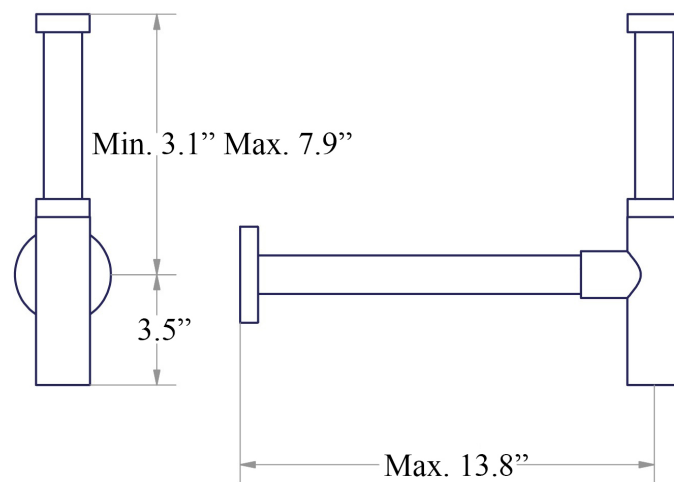

Dimensions Metric

*1 inch = 2.54 cm*

*1 inch = 25.4 mm*

**WS**<sup>®</sup>  
**BATH**  
**COLLECTIONS**

1051 Lea Drive - Collegeville, PA 19426  
Tel. 215 513 9400 - Fax 610 831 0215

[www.ws bathcollections.com](http://www.ws bathcollections.com) - [info@ws bathcollectins.com](mailto:info@ws bathcollectins.com)

## Spare parts | 53922

Sifone Basic in ottone cromato pollici 1 1/4.

Chromed brass Basic siphon, inches 1 1/4.

Collection  
WSBC Fittings

Model |  
Linea WSBC 53922

Dimensions Metric  
*1 inch = 2.54 cm*  
*1 inch = 25.4 mm*