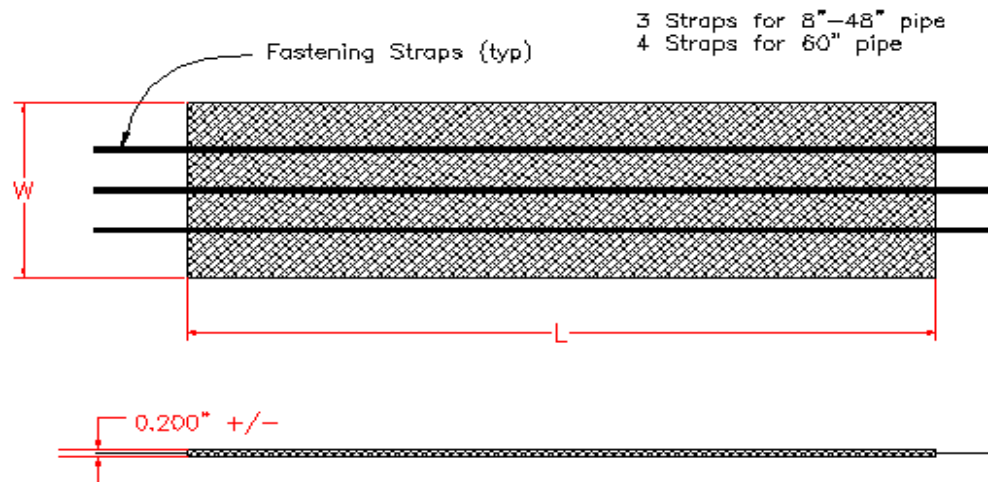

## 8" - 60" FIELD REPAIR COUPLER

PART #	PIPE SIZE	L	W
0867RC	8 in (200 mm)	35.0 in (889 mm)	4.0 in (102 mm)
1067RC	10 in (250 mm)	42.0 in (1067 mm)	6.0 in (152 mm)
1267RC	12 in (300 mm)	52.0 in (1321 mm)	7.0 in (178 mm)
1567RC	15 in (375 mm)	62.0 in (1575 mm)	10.0 in (254 mm)
1867RC	18 in (450 mm)	75.0 in (1905 mm)	10.0 in (254 mm)
2467RC	24 in (600 mm)	94.0 in (2388 mm)	12.0 in (305 mm)
3067RC	30 in (750 mm)	125.0 in (3175 mm)	15.0 in (381 mm)
3667RC	36 in (900 mm)	141.0 in (3581 mm)	18.0 in (457 mm)
4267RC	42 in (1050 mm)	161.0 in (4089 mm)	20.0 in (508 mm)
4867RC	48 in (1200 mm)	183.0 in (4648 mm)	20.0 in (508 mm)
6067RC	60 in (1500 mm)	222.0 in (5639 mm)	28.0 in (711 mm)

NOTE: ALL DIMENSIONS ARE NOMINAL

	DRAWING #:	6060	
	DRAWN BY:	JCB	03.20.07
	APPROVED BY:	JCB	06.28.07
	REVISIONS:	TJR	09.26.08