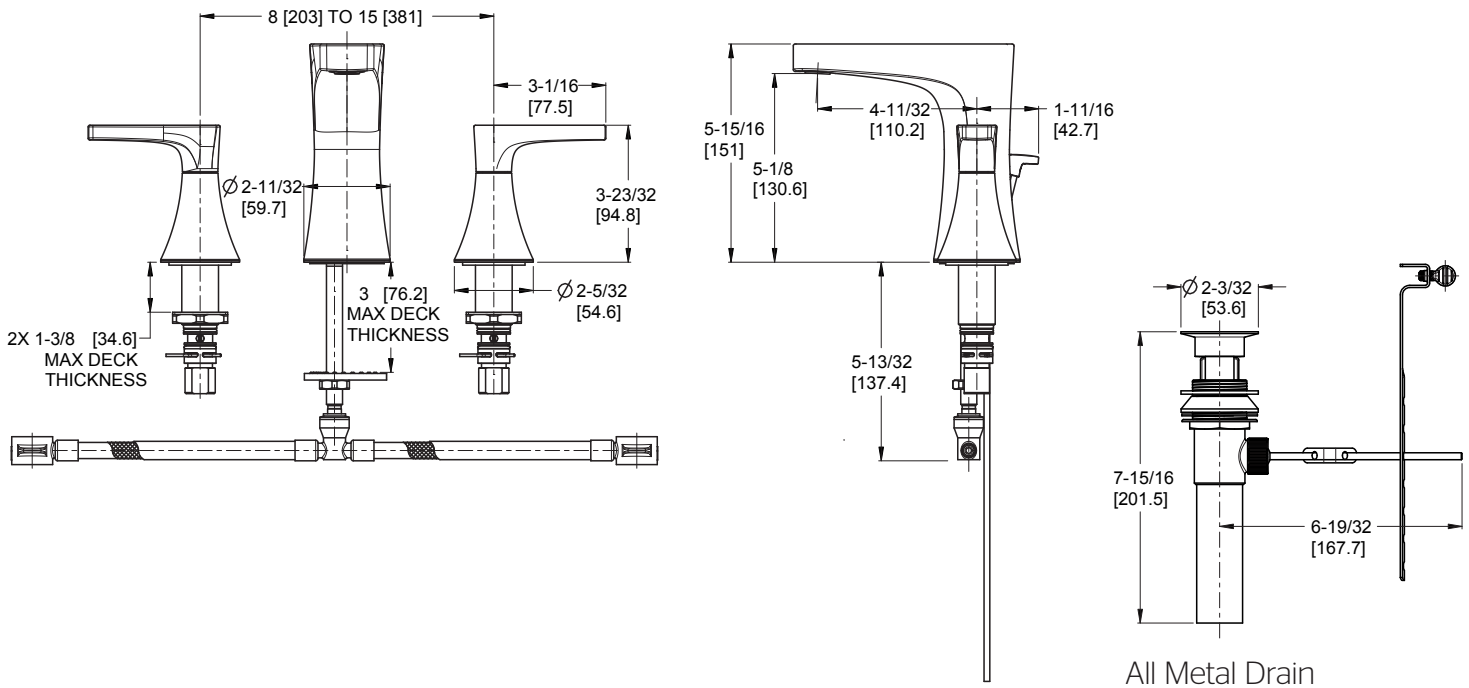

8-15" Widespread Lavatory Faucet

- LG49-MFOC Finish(C)
- LG49-MFOK Finish(K)

Specifications

Features

- 1.2 GPM Flow Rate
- All Metal Construction
- Pforever Seal Ceramic Disc Valves
- Pforever Warranty®

- All Metal Construction
- Pforever Seal

Code Compliance

Pfister products are designed and manufactured in compliance with the following standards and codes:

- IAPMO Certified
- CSA B125 Certified
- ASME A112.18.1
- Cal Green Compliant
- NSF 61/9 Annex G (Low lead)
- EPA WaterSense Certification 1.5 gpm, 5.7 L/Min
- ADA Compliant-ANSI A117.1 (Lever handles only)

Dimensions

\varnothing 1 Min to \varnothing 1-1/2 Max. Deck Hole Openings