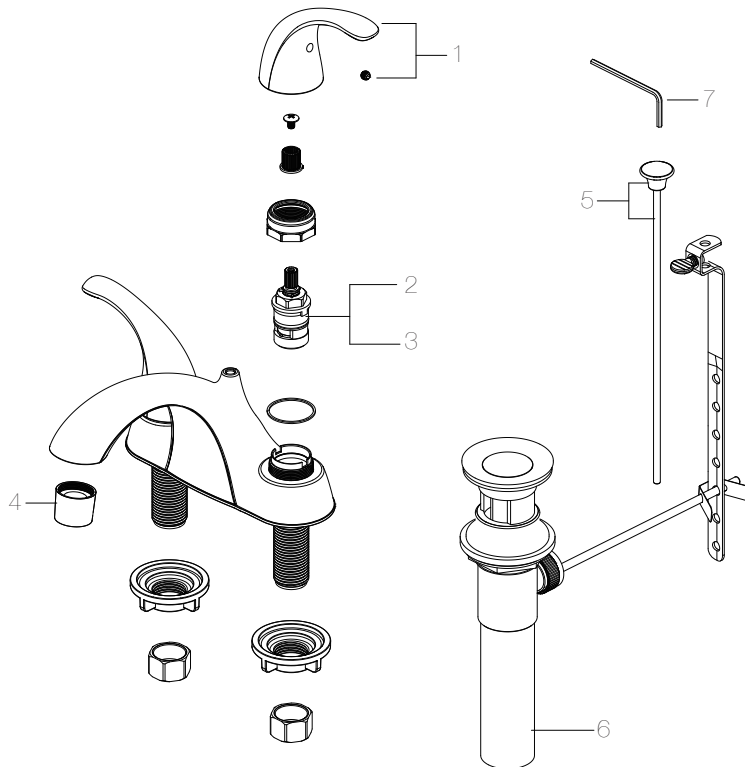

PFWSC6840

ALVORD TWO HANDLE LAVATORY FAUCET

Model Numbers

PFWSC6840CP Chrome
 PFWSC6840ZBN Brushed nickel

No.	Item	Part Number	Material Type
1	Handle	OBPF713391*	Zinc alloy
2	Cartridge H	OBPF220035	Ceramic
3	Cartridge C	OBPF220036	Ceramic
4	Aerator	OBPF530228*	Brass
5	Lift rod & Lift rod knob	OBPF940213*	Steel
6	Pop-up assembly less lift rod	OBPF940001*	Brass
7	2.5mm Hex Allen Wrench	OBPF1RP70221	Steel

PFWSC6840CP

Warranty and Codes

This product comes complete with installation, operating, care and maintenance instructions. This PROFLO faucet carries a limited lifetime warranty when installed in residential applications. The warranty is five years in commercial applications. This product meets: ASME A112.1 8.1.

*Compliant with lead content requirements of California AB1953