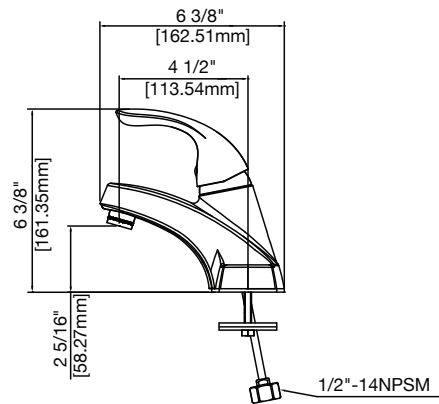

Product Specifications

Warranty and Codes

This product comes complete with installation, operating, care and maintenance instructions. This PROFLO faucet carries a limited lifetime warranty when installed in residential applications. The warranty is five years in commercial applications. This product meets ANSI: A112.18.1M.

*Compliant with lead content requirements of California AB 1953.