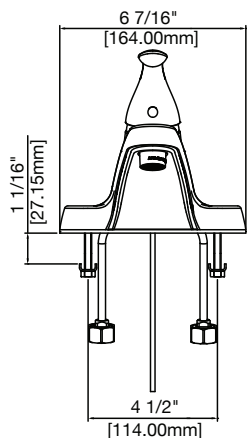

Product Specifications

Warranty and Codes

This product comes complete with installation, operating, care and maintenance instructions. This PROFLO faucet carries a limited lifetime warranty when installed in residential applications. The warranty is five years in commercial applications. This product meets ANSI: A112.18.1M.

*Compliant with lead content requirements of California AB 1953.