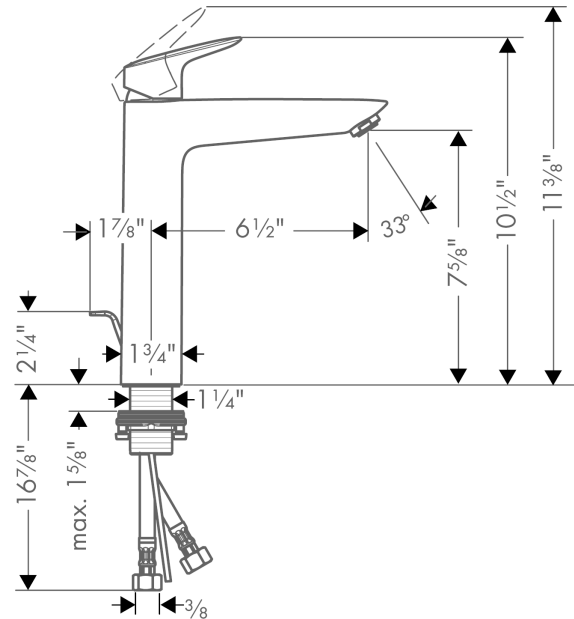

Logis

Logis 190 Single-Hole Faucet, 1.2 GPM

Finishes : **chrome** Part no. : **71090001**

Description

Features

- number of mounting holes: 1-hole
- Aerated spray
- Flow: 1.2 GPM (4.5 L/min)
- Ceramic cartridge
- pop-up waste set G 1
- Material waste set: synthetic

Item details

List Price

\$ 214.00

Technology

Compliance

Product image

Scale drawing

Logis

Logis 190 Single-Hole Faucet, 1.2 GPM

Finishes : chrome Part no. : 71090001

Exploded drawing

Year of production: >07/16

Logis
Logis 190 Single-Hole Faucet, 1.2 GPM

 Finishes : **chrome** Part no. : **71090001**

Spare parts list

Year of production: >07/16

Pos.	Description	Part no.	Price	PU
1	handle	92224000	-	1
2	screw cover	96338000	-	1
3	flange	97406000	-	1
4	nut	97209000	-	1
5	O-Ring 32x2	98193000	-	1
6	O-ring 35x2	92604000	-	1
7	cartridge, assy	95646001	-	1
8	locking screw for handle	95140000	-	1
9	seal	95008000	-	1
10	adapter for cartridge	98750000	-	1
11	O-Ring 30x2	98186000	-	1
12	aerator M24x1 (4,5 l/min)	92879000	-	1
13	flat seal	98749000	-	1
14	fixing set (Ø 32)	13961000	-	1
15	lever collar	97548000	-	1
16	connection hose 35½" M8x0,75 3/8"	96316001	-	1
17	pull rod	96657000	-	1
a	pop up waste	88509000	-	1
b	lever arm 340mm (ball-Ø12mm)	96324000	-	1