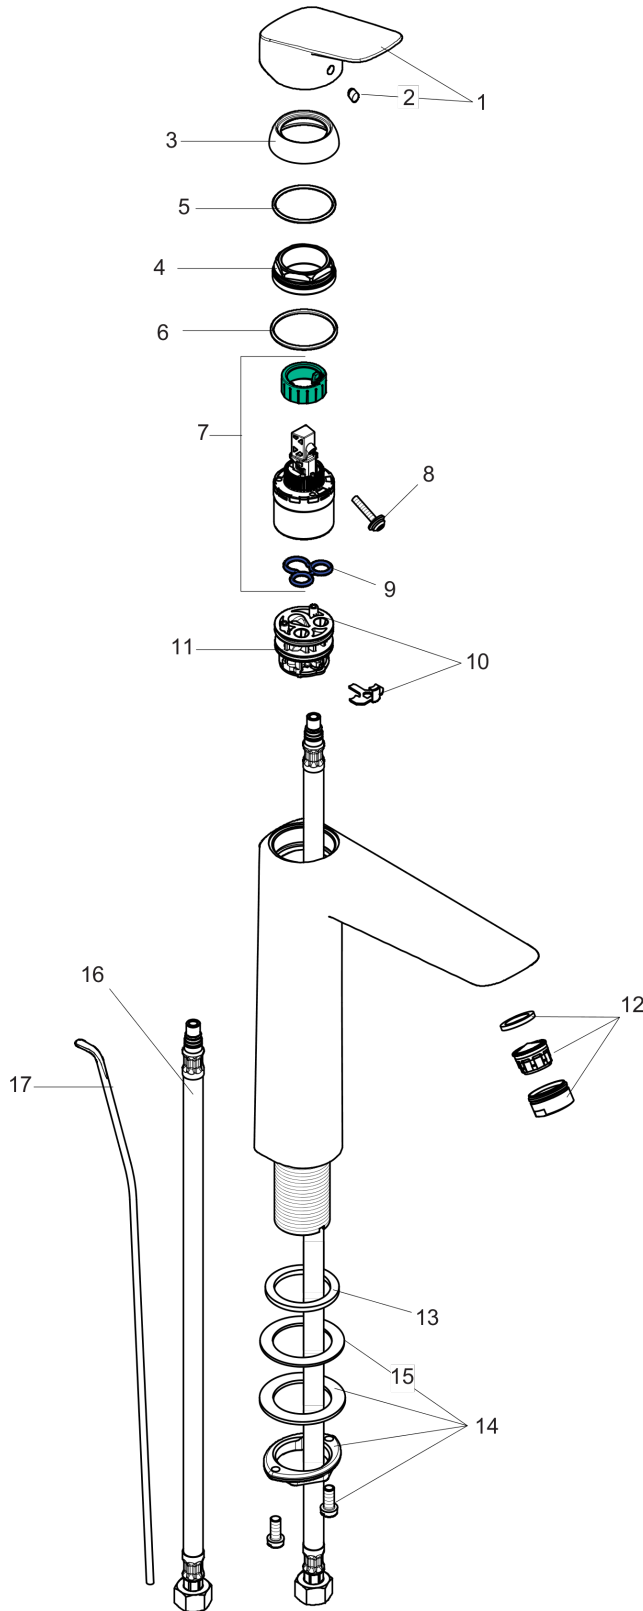

Logis

Logis 190 Single-Hole Faucet, 1.2 GPM

Finishes : **chrome** Part no. : **71090001**

Description

Features

- number of mounting holes: 1-hole
- Aerated spray
- Flow: 1.2 GPM (4.5 L/min)
- Ceramic cartridge
- pop-up waste set G 1
- Material waste set: synthetic

Item details

List Price

\$ 214.00

Technology

Compliance

Product image

Scale drawing

Logis

Logis 190 Single-Hole Faucet, 1.2 GPM

Finishes : chrome Part no. : 71090001

Exploded drawing

Year of production: >07/16

Logis
Logis 190 Single-Hole Faucet, 1.2 GPM

 Finishes : **chrome** Part no. : **71090001**

Spare parts list

Year of production: >07/16

Pos.	Description	Part no.	Price	PU
1	handle	92224000	-	1
2	screw cover	96338000	-	1
3	flange	97406000	-	1
4	nut	97209000	-	1
5	O-Ring 32x2	98193000	-	1
6	O-ring 35x2	92604000	-	1
7	cartridge, assy	95646001	-	1
8	locking screw for handle	95140000	-	1
9	seal	95008000	-	1
10	adapter for cartridge	98750000	-	1
11	O-Ring 30x2	98186000	-	1
12	aerator M24x1 (4,5 l/min)	92879000	-	1
13	flat seal	98749000	-	1
14	fixing set (Ø 32)	13961000	-	1
15	lever collar	97548000	-	1
16	connection hose 35½" M8x0,75 3/8"	96316001	-	1
17	pull rod	96657000	-	1
a	pop up waste	88509000	-	1
b	lever arm 340mm (ball-Ø12mm)	96324000	-	1