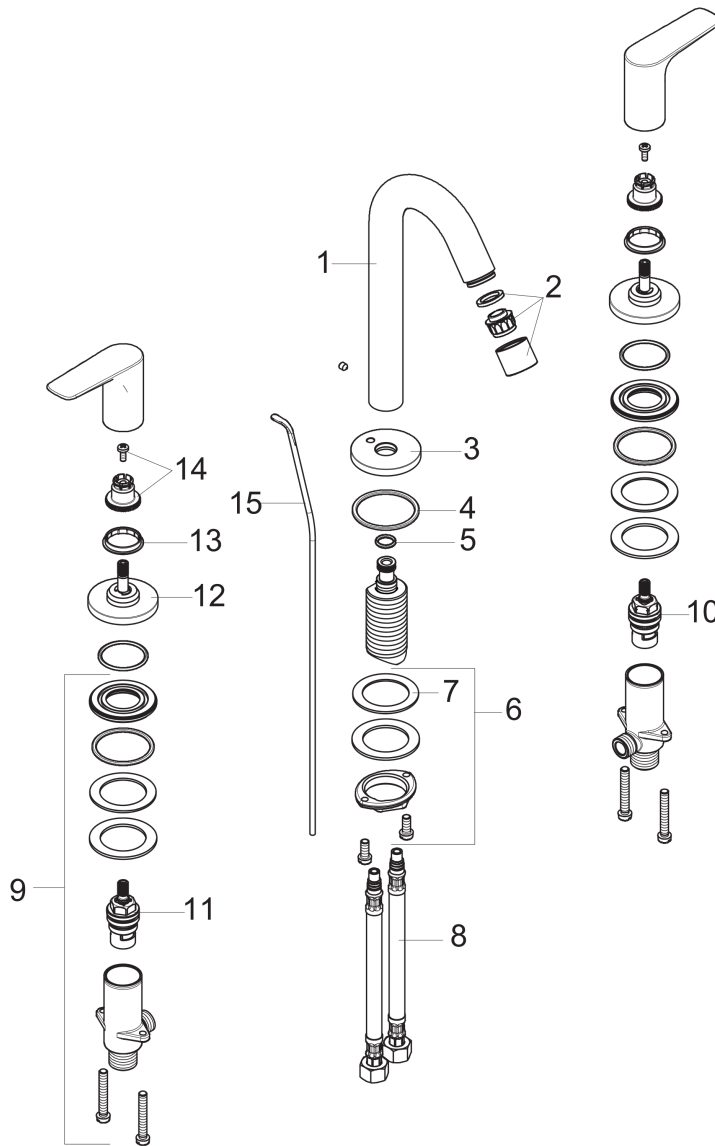

Logis

Logis 150 Widespread Faucet

Finishes : **Chrome** Part no. : **71533001**

## Exploded drawing

Year of production: >07/15

**Logis**
**Logis 150 Widespread Faucet**

 Finishes : **Chrome**    Part no. : **71533001**

**Spare parts list**

Year of production: &gt;07/15

Pos.	Description	Part no.	Price	PU
1	spout cpl.	95339000	-	1
2	aerator M22x1 (5 l/min)	95455000	-	1
3	escutcheon for spout	97505000	-	1
4	O-ring 40x3	92634000	-	1
5	O-ring 11x2	98127000	-	1
6	fixing set (Ø 32)	13961000	-	1
7	lever collar	97548000	-	1
8	connection hose 18½" M8x0,75 3/8"	96321001	-	1
9	stop valve cpl.	97357001	-	1
10	shut off unit left closing	94008000	-	1
11	shut off unit right closing	94009000	-	1
12	escutcheon Ø 52 mm	97285000	-	1
13	set of color-rings cold / hot water	92225000	-	1
14	handle fixing set	94184000	-	1
15	pull rod	96657000	-	1
a	pop up waste	88509000	-	1