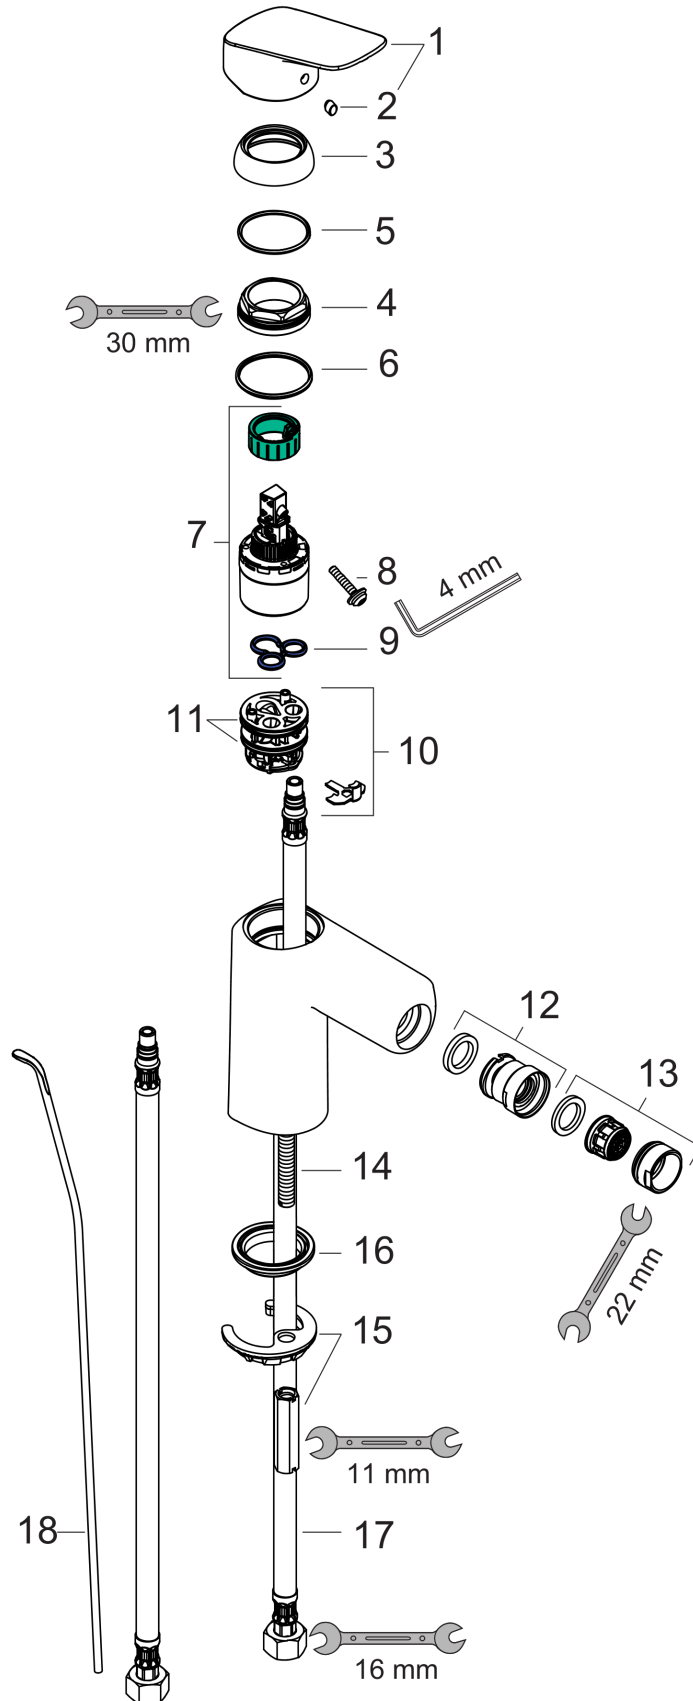

Logis

Logis Single-Hole Bidet Faucet

Finishes : **Chrome** Part no. : **71200001**

Exploded drawing

Year of production: >07/15

Logis

Logis Single-Hole Bidet Faucet

Finishes : **Chrome** Part no. : **71200001**

Spare parts list

Year of production: >07/15

Pos.	Description	Part no.	Price	PU
1	handle	92224000	-	1
2	screw cover	96338000	-	1
3	flange	97406000	-	1
4	nut	97209000	-	1
5	O-Ring 32x2	98193000	-	1
6	O-ring 35x2	92604000	-	1
7	cartridge, assy	92730000	-	1
8	locking screw for handle	95140000	-	1
9	seal	95008000	-	1
10	adapter for cartridge	98750000	-	1
11	O-Ring 30x2	98186000	-	1
12	ball joint	92036000	-	1
13	aerator M24x1 (7 l/min)	13912000	-	1
14	screw M8 x 68	97736000	-	1
15	seal	97608000	-	1
16	fixing set	96016000	-	1
17	connection hose 18½" M8x0,75 3/8"	96321001	-	1
18	pull rod	96657000	-	1
a	pop up waste	88509000	-	1