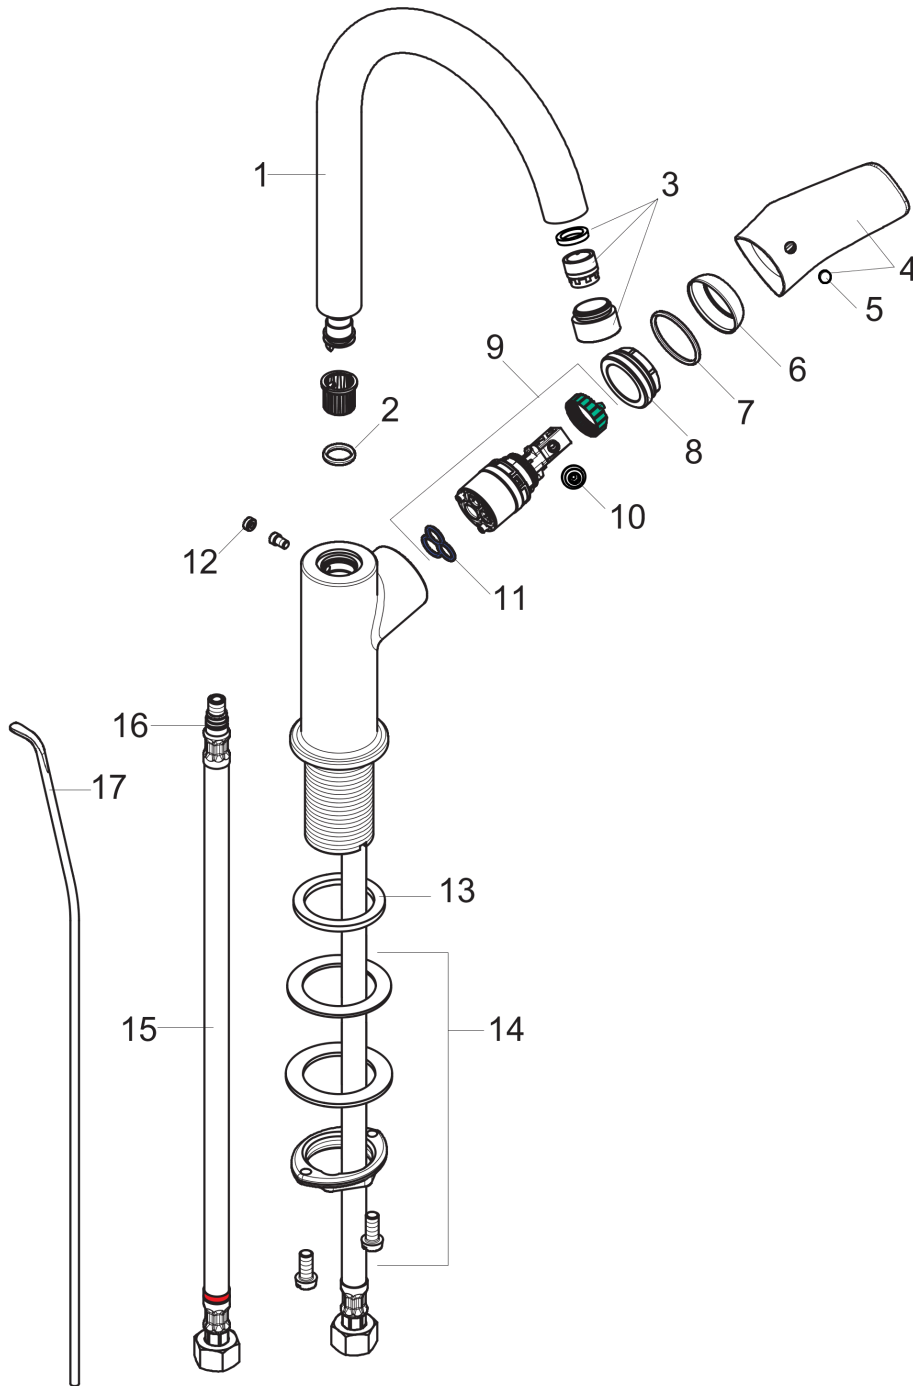

Logis

Logis 210 Single-Hole Faucet

Finishes : **Chrome** Part no. : **71130001**

Description

Features

- Solid brass
- Aerated spray
- Flow: 1.2 GPM
- Ceramic cartridge
- Includes pop-up assembly
- Swivel range 120°

Item details

List Price

\$ 248.00

Technology

Compliance

Product image

Scale drawing

Logis

Logis 210 Single-Hole Faucet

Finishes : **Chrome** Part no. : **71130001**

Exploded drawing

Year of production: >06/15

Logis
Logis 210 Single-Hole Faucet

 Finishes : **Chrome** Part no. : **71130001**

Spare parts list

Year of production: >06/15

Pos.	Description	Part no.	Price	PU
1	spout cpl.	95494000	-	1
2	O-ring 11x2	98127000	-	1
3	aerator M18x1 (5 l/min)	95387000	-	1
4	handle	92245000	-	1
5	screw cover	96338000	-	1
6	flange	95493000	-	1
7	O-ring 24x2	98388000	-	1
8	nut	95178000	-	1
9	cartridge, assy	97685000	-	1
10	locking screw for handle	95140000	-	1
11	seal	98865000	-	1
12	screw cover	95181000	-	1
13	flat seal	98749000	-	1
14	fixing set (Ø 32)	13961000	-	1
15	connection hose 18½" M8x0,75 3/8"	96321001	-	1
16	O-ring 7x1,5	98422000	-	1
17	pull rod	96657000	-	1
a	pop up waste	88509000	-	1
b	lever arm 340mm (ball-Ø12mm)	96324000	-	1
c	fixation extension 35 mm	13898000	-	1
d	lever collar	92849000	-	1