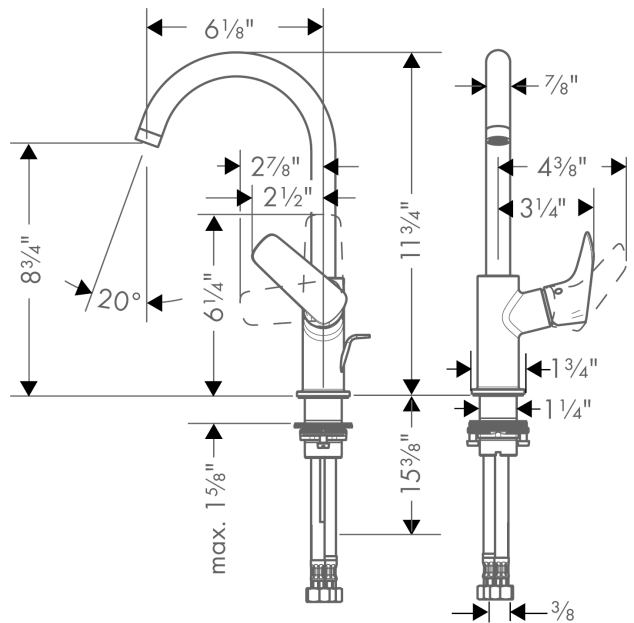

Logis

Logis 210 Single-Hole Faucet

Finishes : **Chrome** Part no. : **71130001**

Description

Features

- Solid brass
- Aerated spray
- Flow: 1.2 GPM
- Ceramic cartridge
- Includes pop-up assembly
- Swivel range 120°

Item details

List Price

\$ 248.00

Technology

Compliance

Product image

Scale drawing

Logis

Logis 210 Single-Hole Faucet

Finishes : **Chrome** Part no. : **71130001**

Exploded drawing

Year of production: >06/15

Logis
Logis 210 Single-Hole Faucet

 Finishes : **Chrome** Part no. : **71130001**

Spare parts list

Year of production: >06/15

Pos.	Description	Part no.	Price	PU
1	spout cpl.	95494000	-	1
2	O-ring 11x2	98127000	-	1
3	aerator M18x1 (5 l/min)	95387000	-	1
4	handle	92245000	-	1
5	screw cover	96338000	-	1
6	flange	95493000	-	1
7	O-ring 24x2	98388000	-	1
8	nut	95178000	-	1
9	cartridge, assy	97685000	-	1
10	locking screw for handle	95140000	-	1
11	seal	98865000	-	1
12	screw cover	95181000	-	1
13	flat seal	98749000	-	1
14	fixing set (Ø 32)	13961000	-	1
15	connection hose 18½" M8x0,75 3/8"	96321001	-	1
16	O-ring 7x1,5	98422000	-	1
17	pull rod	96657000	-	1
a	pop up waste	88509000	-	1
b	lever arm 340mm (ball-Ø12mm)	96324000	-	1
c	fixation extension 35 mm	13898000	-	1
d	lever collar	92849000	-	1