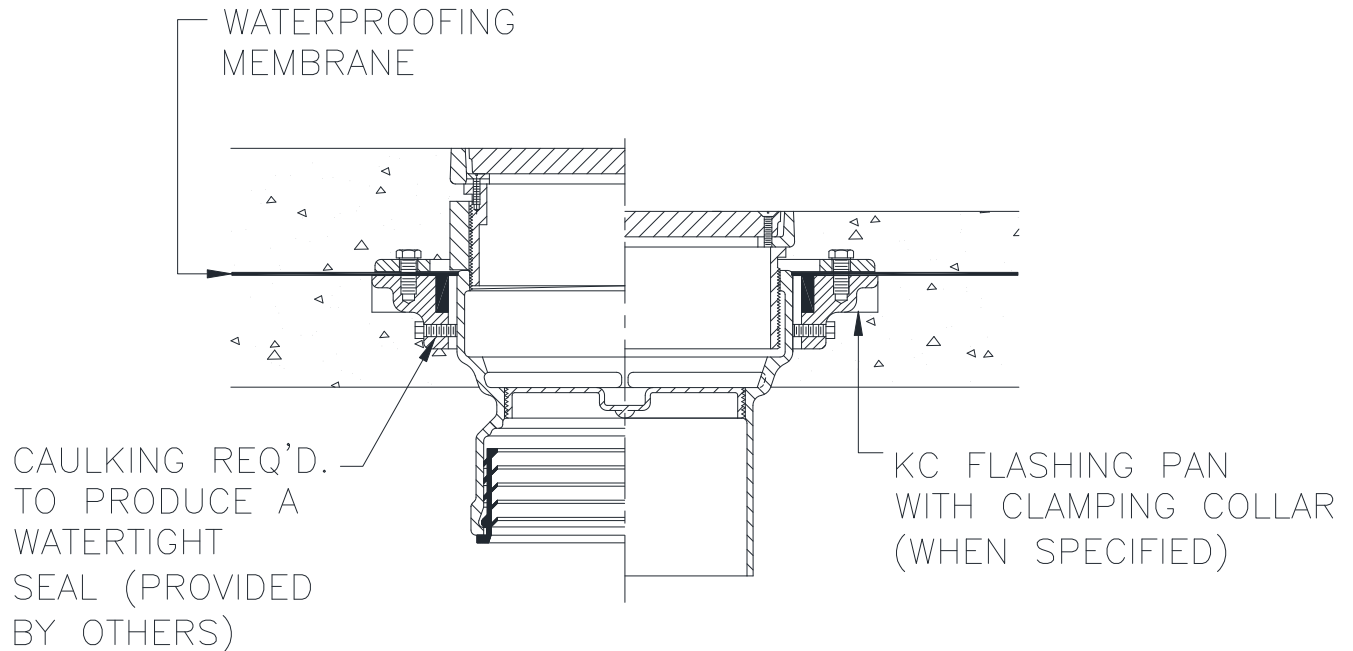

**Z1400-KC
TYPICAL INSTALLATION
"LEVEL-TROL" FLOOR CLEANOUT**

Z1400-KC "LEVEL-TROL" FLOOR CLEANOUT-ADJUSTABLE

Heavy-duty cast iron cleanout is easily installed in any type floor. The cleanout head allows 2" [51mm] of adjustment to meet finished floor conditions. Cleanout is supplied with a foam thread protector to keep threads clean prior to and during final concrete pour. Thread protector must then be removed and void filled with concrete to insure working load rating.