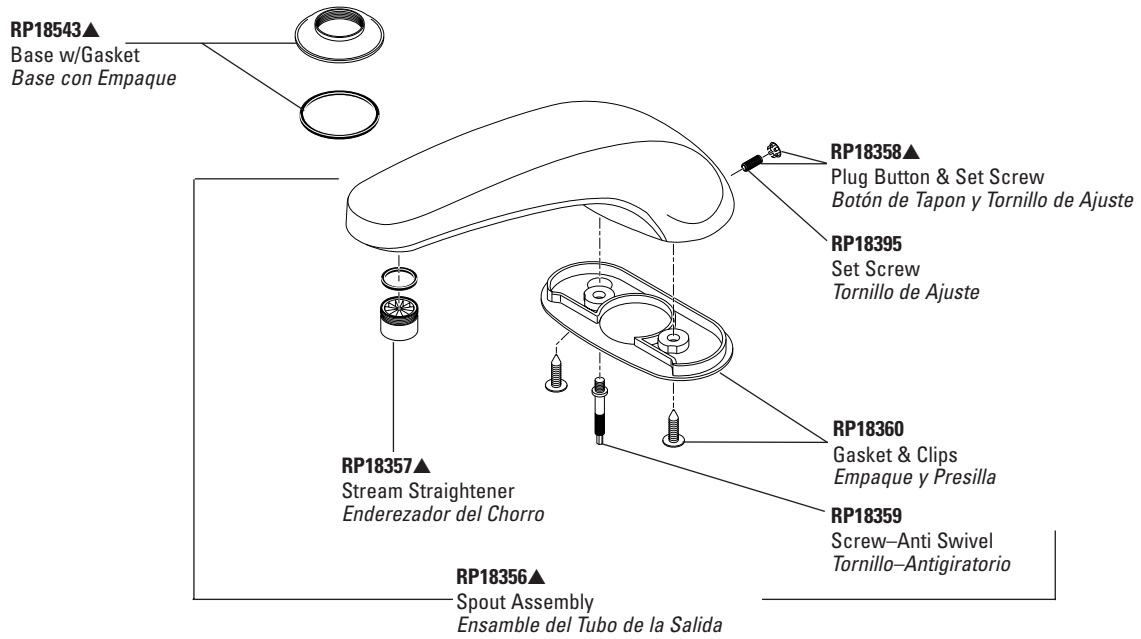

Deck/Ledge Mount Roman Tub Faucets

Llaves para Bañeras Romanas

Classic Series Models/Modelos 2710 & 2711 Series

Refer to page 152 for Handles. / Para manijas referirse a la pagina 152.

Refer to pages 144-148 for rough-in kits. / Para Equipo para Preparación de Instalación referirse a las paginas 144-148.

▲Specify finish/Especifique el Acabado