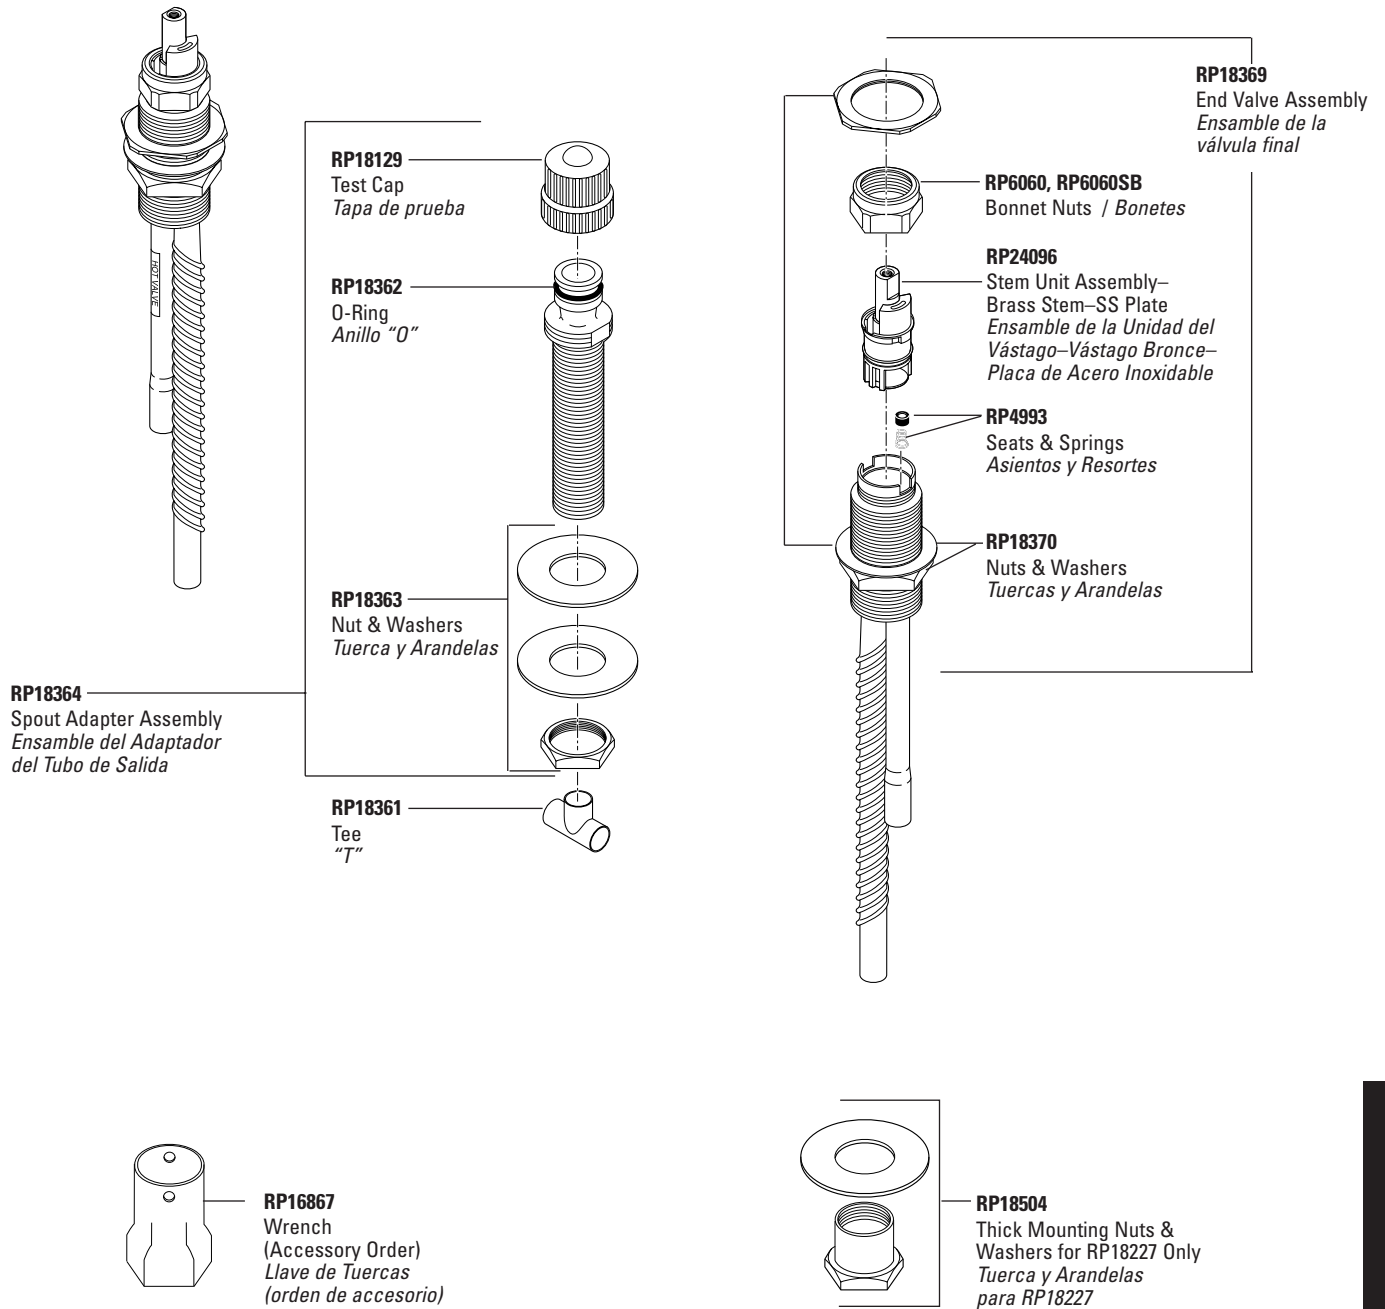

Deck/Ledge Mount Rough-In Kit

Montura de Bordos para Equipo para Preparación de Instalación

Model RP18227 Conventional Rough-In Kit

Modelo RP18227 Equipo de Preparación para Instalación Convencional

Adjusts to 1 1/4" Max. Deck Thickness. For 1" Additional Thickness Order RP18504
Se Ajusta Hasta un Max. de 1 1/4" de Grosor del Borde. Para Mas Grosor 1" Hago un Pedido RP18504

ROMAN TUB