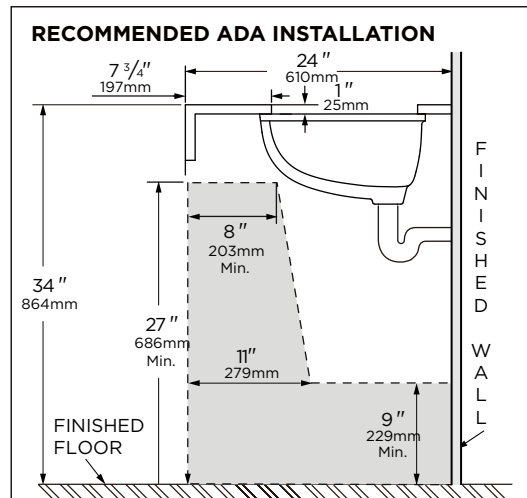

Warranty:

- Limited Lifetime on Vitreous China, refer to the website for more details.

NOTES: All dimensions are in inches and millimeters. Illustrations may not be drawn to scale.

IMPORTANT:

Dimensions of fixtures are nominal and may vary within the range of tolerances established by ASME standard A 112.19.2

PLUMBERS NOTE: The sealing compound containing oil should never be used when installing basin under a marble slab. Due to variation in ware, we recommend using basin as a template. Anchoring device furnished only when specified.