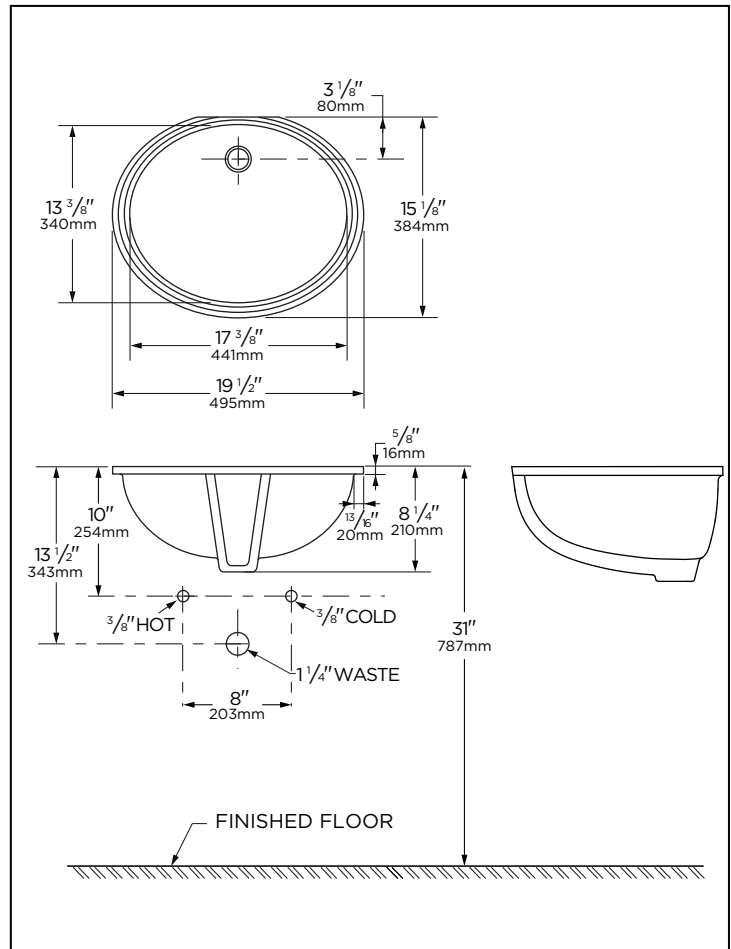

Features:

G0012780

- Vitreous China
- Undercounter Sink
- ADA compliant
- Front Overflow
- Shaped Oval
- No faucet holes; wall-mount or deck-mounted faucet required for installation
- Faucet and Drain not included

Technical Information:

Configuration	Undercounter Sink
Height	8 1/4"
Width	19 1/2"
Depth	15 1/8"
Inside Basin Dimension	17 3/8" x 13 3/8"
Shipping weight	18.5 lbs

Accessories: (To Be Purchased Separately)

- G0099190 Anchoring Kit

Available Colors:

- White Only
- Other: Refer to Price Book for additional colors/finishes

Warranty:

- Limited Lifetime on Vitreous China, refer to the website for more details.

NOTES: All dimensions are in inches and millimeters. Illustrations may not be drawn to scale.

IMPORTANT:

Dimensions of fixtures are nominal and may vary within the range of tolerances established by ASME standard A 112.19.2

PLUMBERS NOTE: The sealing compound containing oil should never be used when installing basin under a marble slab. Due to variation in ware, we recommend using basin as a template. Anchoring device furnished only when specified.