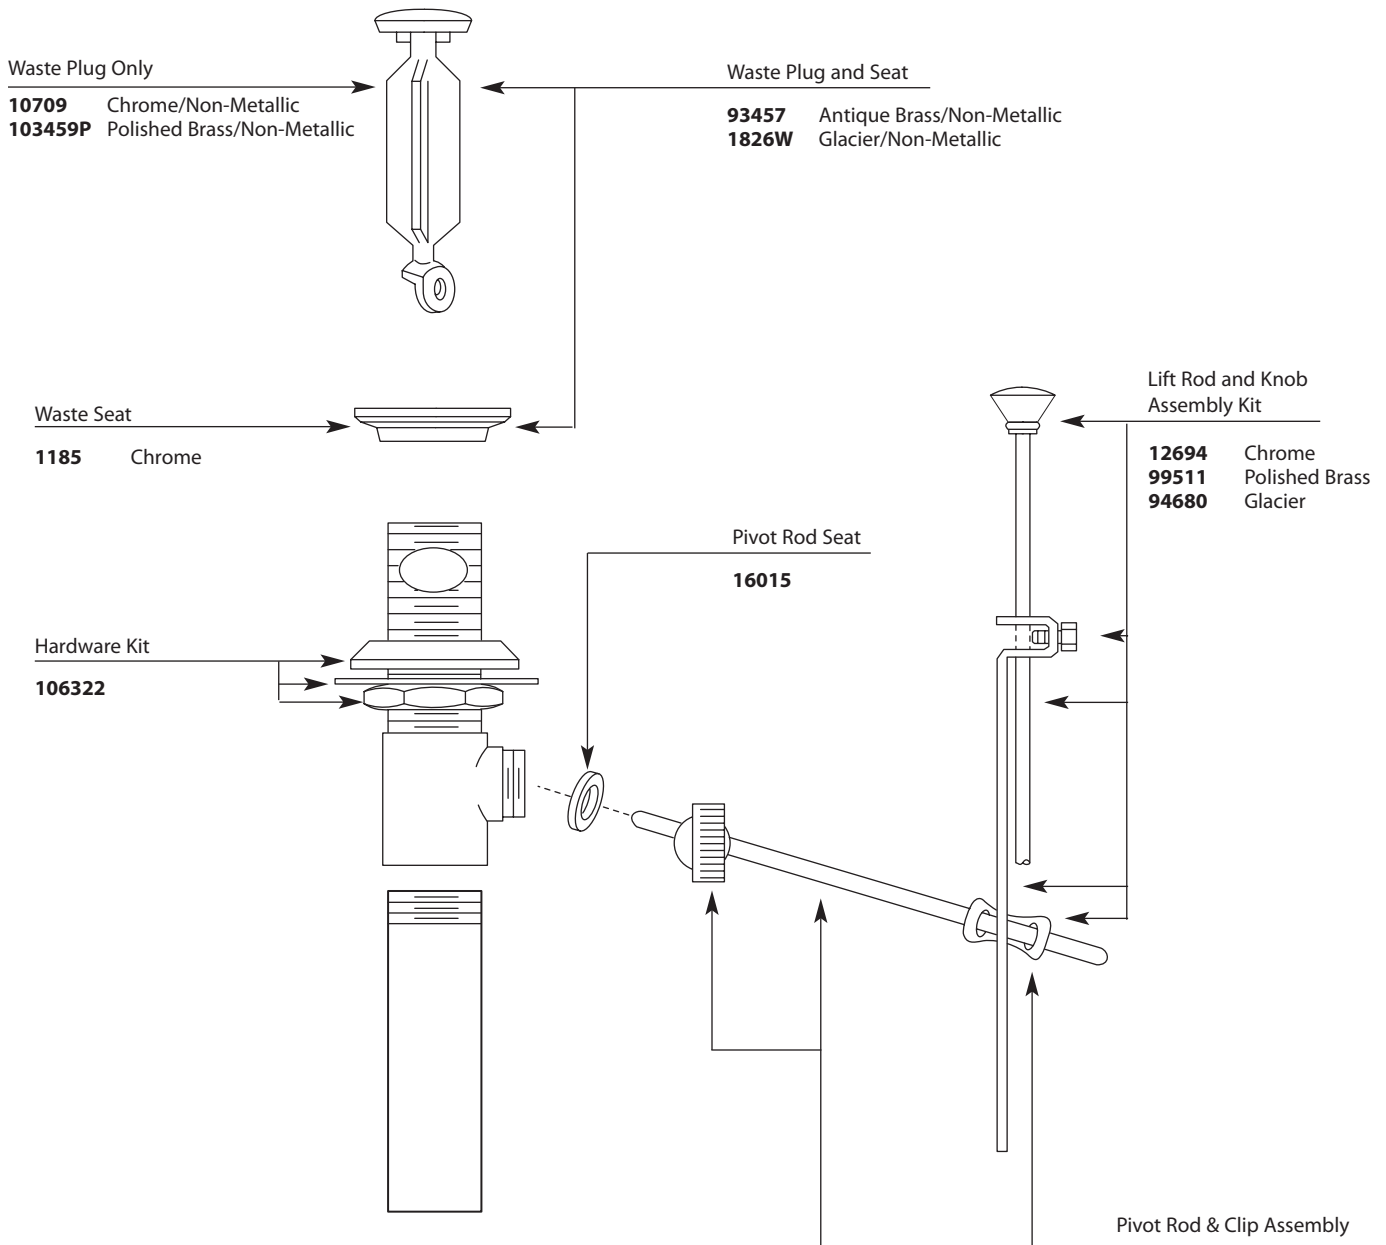

■ Order by Part Name and
Part Number (**Bold Face Type**)

| MOEN® METALLIC LAVATORY WASTE ASSEMBLY | |
|---|----------------|
| MODEL | FINISH |
| 10790 | Chrome |
| 11760 | Antique Brass |
| 99500 | Polished Brass |

CRITICAL DIMENSIONS

(DO NOT SCALE)