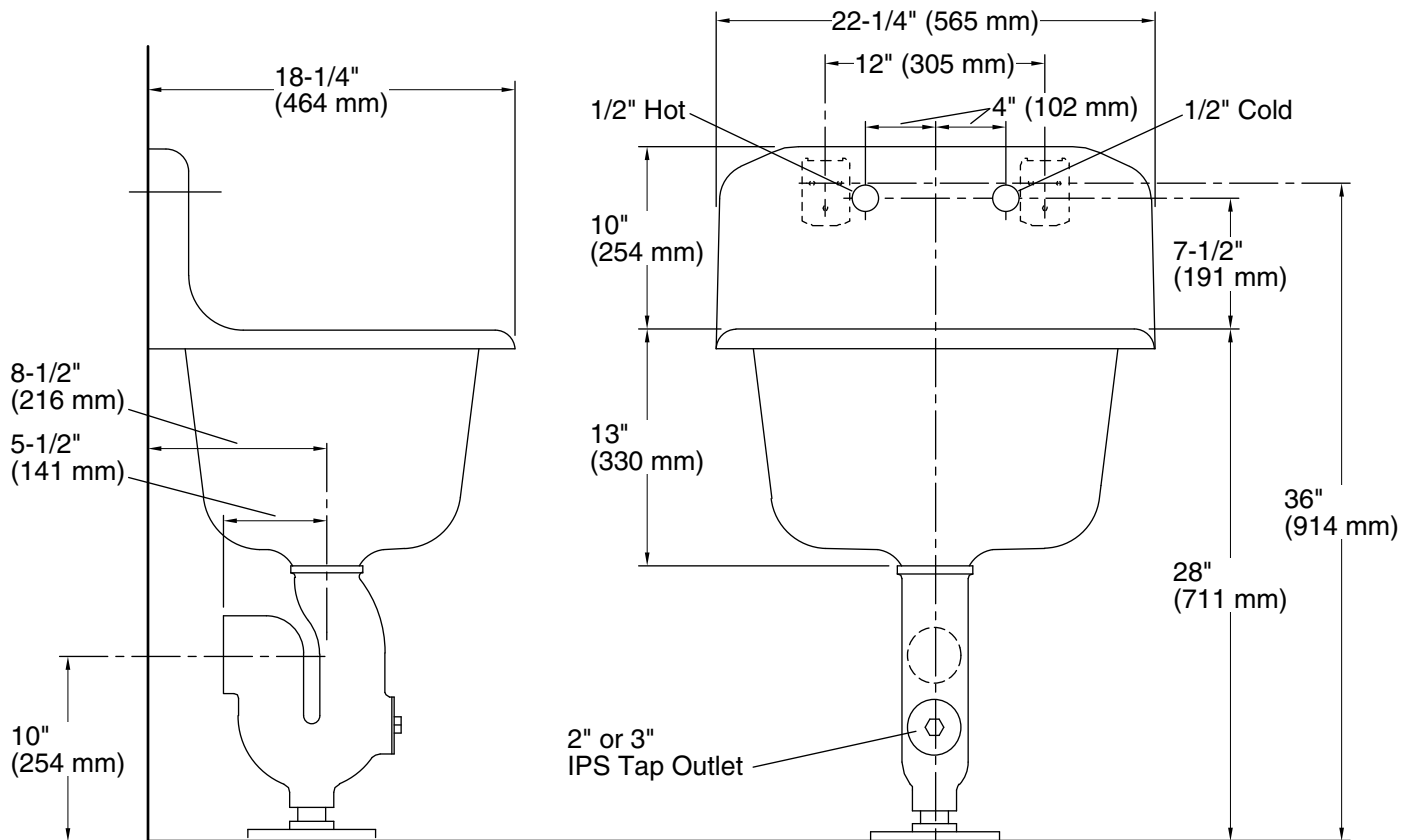

Technical Information

All product dimensions are nominal.

Bowl configuration:	Single
Installation:	Top-mount
Bowl area (Only):	Length: 18" (457 mm) Width: 14" (356 mm) Water depth: 12" (305 mm)
Number of deck holes:	2
Faucet hole spacing:	8" (203 mm)
Faucet hole(s):	1-1/2" (38 mm)
Drain hole:	3-1/8" (80 mm)

Notes

Install this product according to the installation instructions.

WARNING: Risk of personal injury. The rim guard has sharp edges. Use caution when handling.

IMPORTANT: This product is not intended for installation in a residential setting.