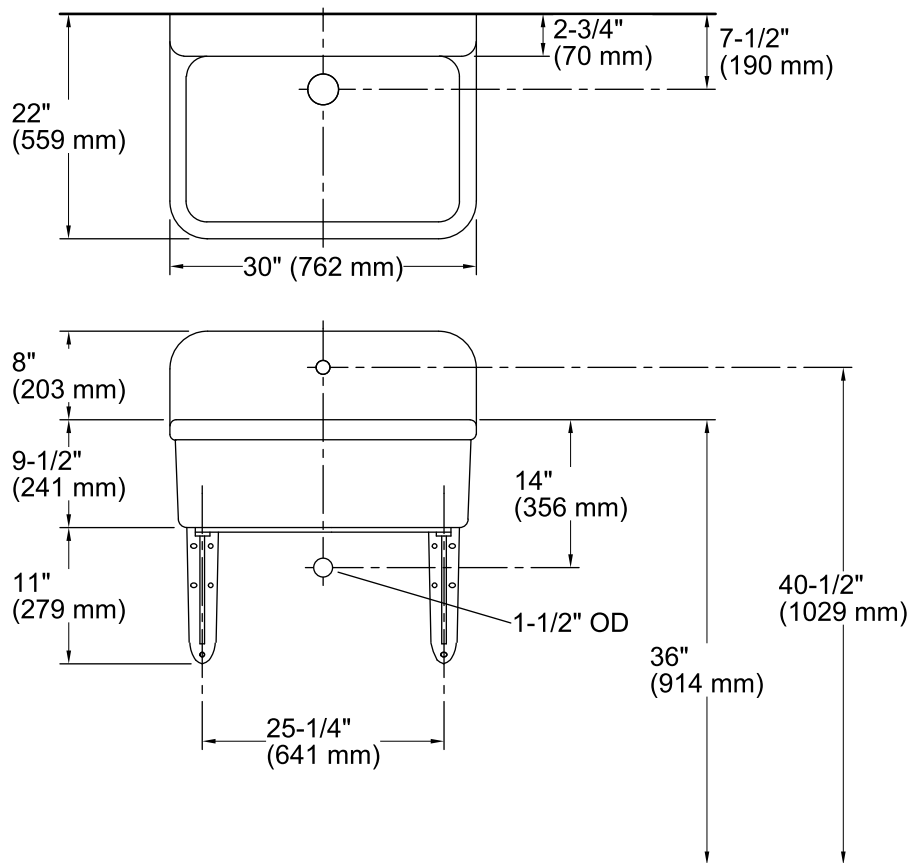

Features

- Vitreous china.
- Wall-mount.
- Single basin.
- Rectangular basin.
- Single faucet hole.
- 30" (762 mm) x 22" (559 mm) x 8-5/8" (219 mm)

Recommended Accessories

K- 1814-P Wall Mount Sink Brackets

Color	Code	Description
-------	------	-------------

	0	White
--	---	-------

Technical Information

All product dimensions are nominal.

Bowl configuration:	Single
Installation:	Wall-mount
Bowl area (Only)	Length: 28" (711 mm) Width: 18" (457 mm) Water depth: 8-5/8" (219 mm)
Number of deck holes:	1
Faucet hole(s):	1-3/8" (35 mm)
Drain hole:	2-1/4" (57 mm)