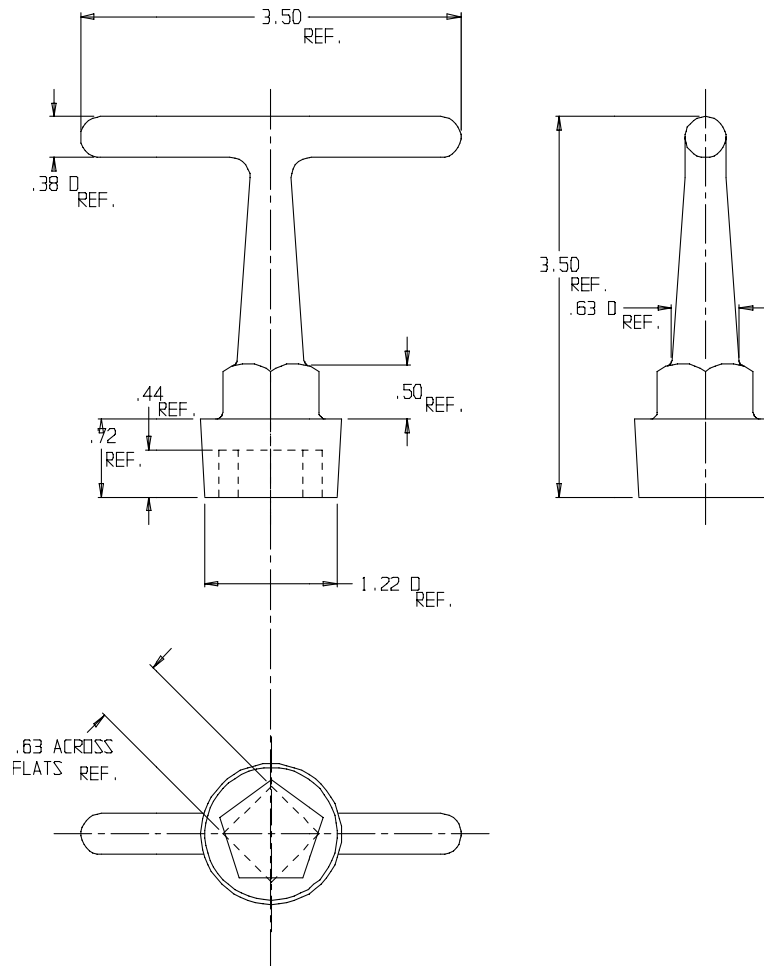

# SUBMITTAL DATA SHEET

Frame & Cover – 304K

Lid Key Only