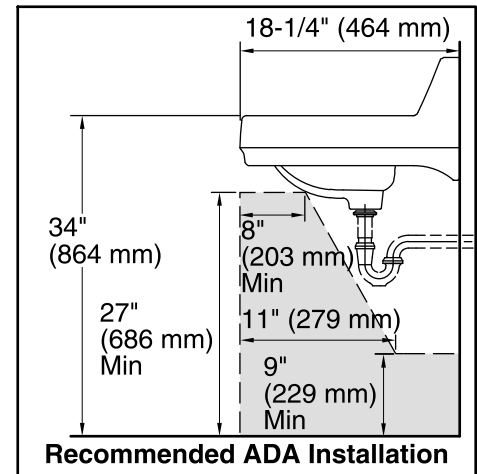

Features

- Made from premium materials that withstand high-volume usage
- Constructed of vitreous china
- 20-3/4"L x 18-1/4"W
- Wall-mount installation
- Faucet not included
- Includes wall hanger
- Drilled for concealed arm carrier

Color	Code	Description
	0	White
	96	Biscuit
	47	Almond
	7	Black Black™

Technical Information

All product dimensions are nominal.

Bowl configuration:	Single
Installation:	Wall-mount
Bowl area (Center)	Length: 10" (254 mm) Width: 15" (381 mm) With overflow: Yes Water depth: 3-1/4" (83 mm)
Bowl area	With overflow: Yes
Number of deck holes:	3
Faucet hole(s):	1-1/4" (32 mm)
Soap/Lotion hole:	1-1/4" (32 mm)
Drain hole:	1-3/4" (44 mm)