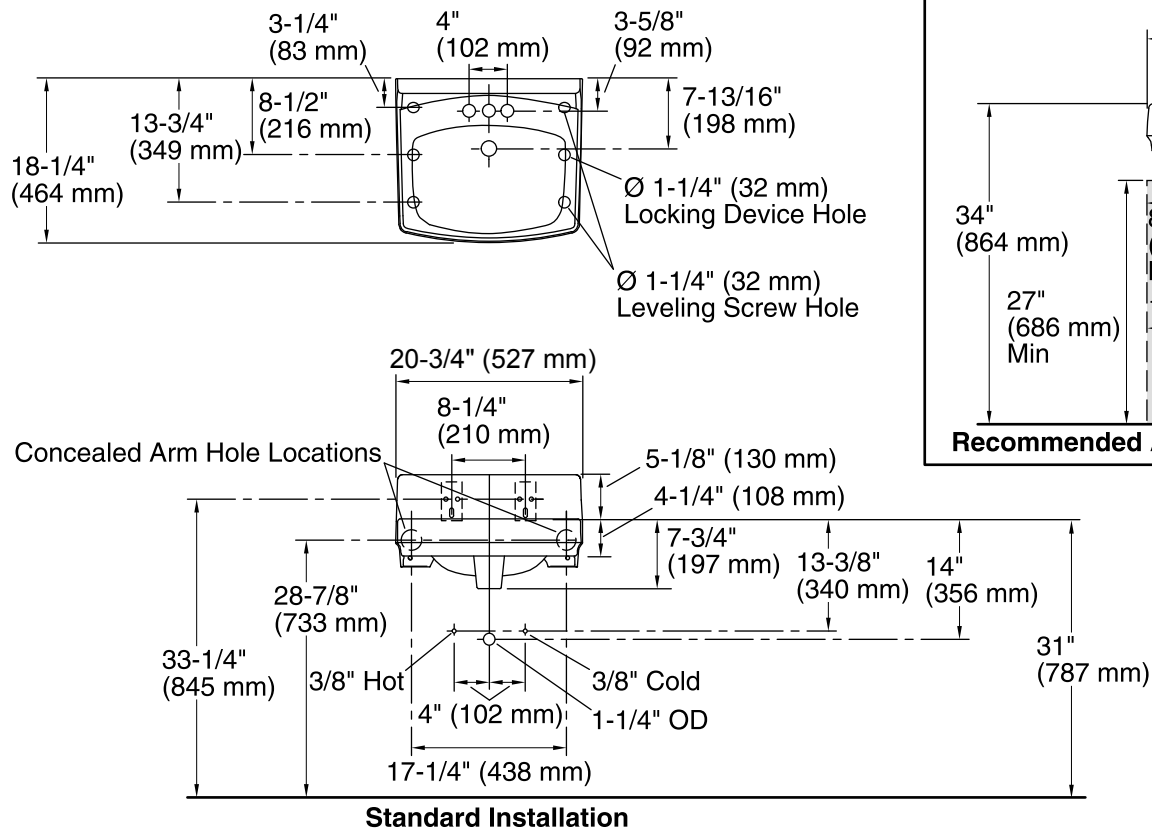

Features

- Made from premium materials that withstand high-volume usage
- Constructed of vitreous china
- 20-3/4"L x 18-1/4"W
- Wall-mount installation
- Faucet not included
- Includes wall hanger
- Drilled for concealed arm carrier

Color	Code	Description
	0	White
	96	Biscuit
	47	Almond
	7	Black Black™

Technical Information

All product dimensions are nominal.

Bowl configuration:	Single
Installation:	Wall-mount
Bowl area (Center)	Length: 10" (254 mm) Width: 15" (381 mm) With overflow: Yes Water depth: 3-1/4" (83 mm)
Bowl area	With overflow: Yes
Number of deck holes:	3
Faucet hole(s):	1-1/4" (32 mm)
Soap/Lotion hole:	1-1/4" (32 mm)
Drain hole:	1-3/4" (44 mm)