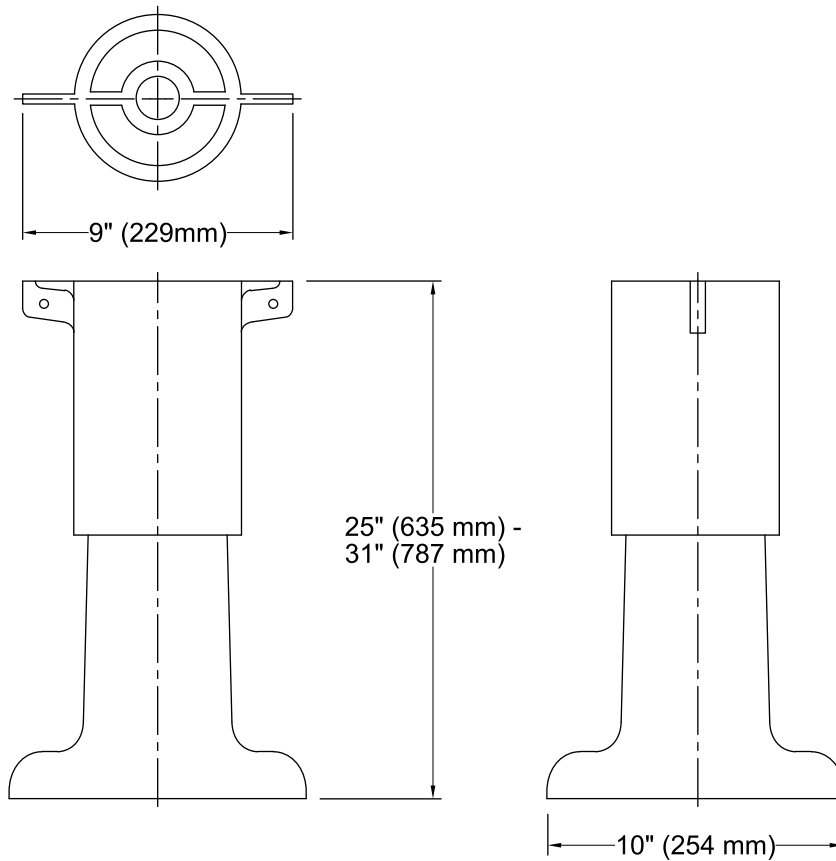

Brockway™
Bathroom Sink Pedestal
K-3264-PP

Features

- KOHLER® enameled cast iron.
- White painted finish.
- For use with K-3202, K-3203, and K-3204 Brockway wash sinks.
- Adjustable between 25 and 31 inches high.

Codes/Standards

ASME A112.19.1/CSA B45.2

See website for detailed warranty information.

Technical Information

All product dimensions are nominal.

Notes

Install this product according to the installation instructions.