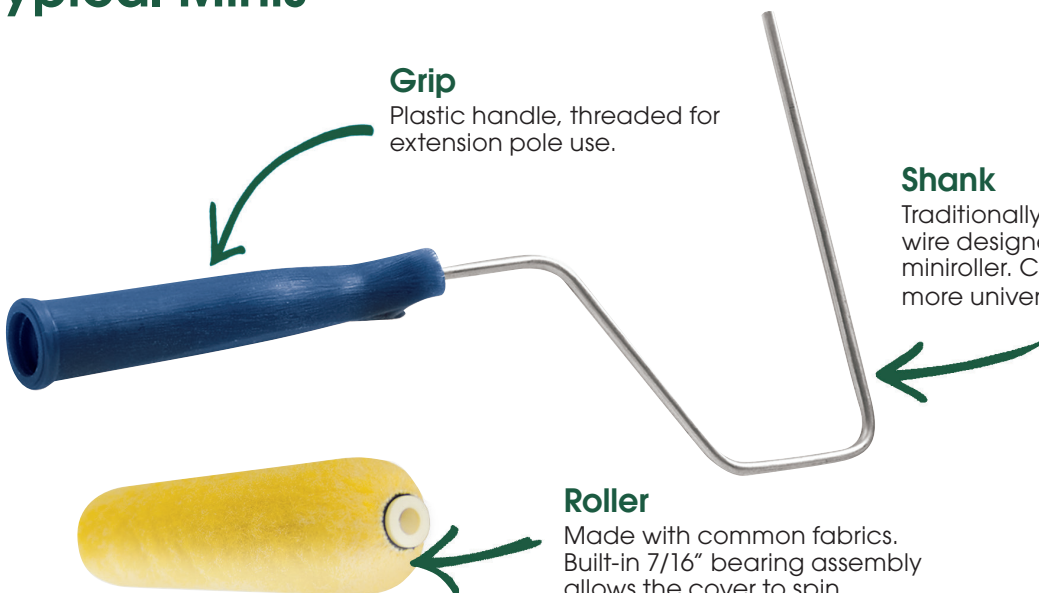

Roller

Made with common fabrics. Built-in 7/16" bearing assembly allows the cover to spin.