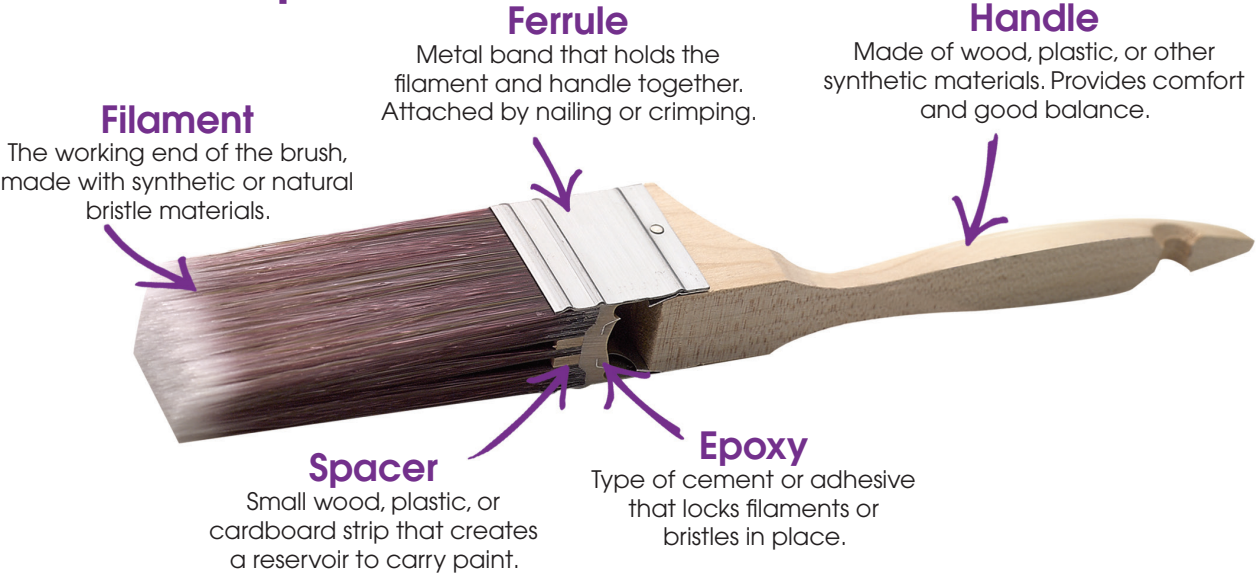

After choosing the proper filament for your application, choose the size and style that you prefer.

Brush Components

Handle Styles

Sash Long, thin handles in regular & rattail styles provide extra control.	Shortcut® Compact handle made of Shergrip® elastomeric material for comfort & control in tight spaces.	Varnish Medium, contoured beavertail handle designed for a comfortable feel.	Dowel Round, thin pencil-style varnish handle make the brush easy to rotate & direct.	Shasta® Unique, "diamond-cut" handle with thicker shoulder. Shaped to balance a 25/32" brush head.	Wall Large, thick beavertail style allows a good, firm grip and balances a large brush head.

Match the Brush to the Project

3" to 4"
Exterior siding, masonry, decks, fences, stairs, walls, ceilings, doors

2" to 2½"
Baseboards, cabinets, furniture, mouldings, railings, shutters, gutters

2" to 2½"
Window frames, casings, door mouldings, cutting-in walls & ceilings

1" to 1½"
Hobbies, crafts, window mullions, tight corners, very detailed areas