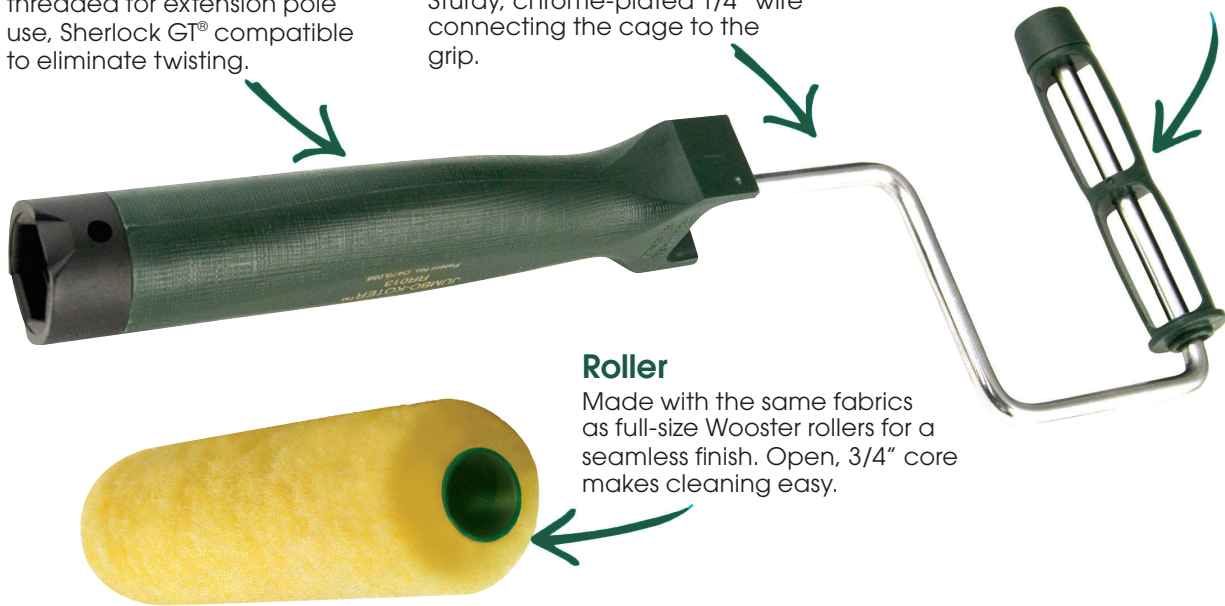

Minirollers & Trimmers

Miniroller Frames...What's the Difference?

Jumbo-Koter®

Grip

Full-size, polypropylene handle threaded for extension pole use, Sherlock GT® compatible to eliminate twisting.

Shank

Sturdy, chrome-plated 1/4" wire connecting the cage to the grip.

Cage

Precision-engineered to roll smoothly every time, even with heavy materials. Works with both 4 1/2" & 6 1/2" Jumbo-Koter minirollers.

Roller

Made with the same fabrics as full-size Wooster rollers for a seamless finish. Open, 3/4" core makes cleaning easy.